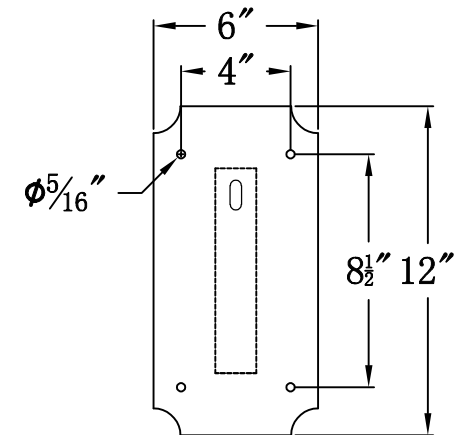

**PEBBLE HILL 29 Electric With Grand Harbor Extension Bracket  
(PH-29E GH2)**

**Mounting Plate**

**The CopperSmith**

Product Description		Drawing Description	9152 Hard Drive Foley Alabama 36536
Sockets:3-E12 Candelabra		REV:A/0	
Watts:3-60W		Date:08/25/2021	SKU Number:PH-29E
		Drawing by:Jason Huang	Product Name:Pebble Hill 29 Electric