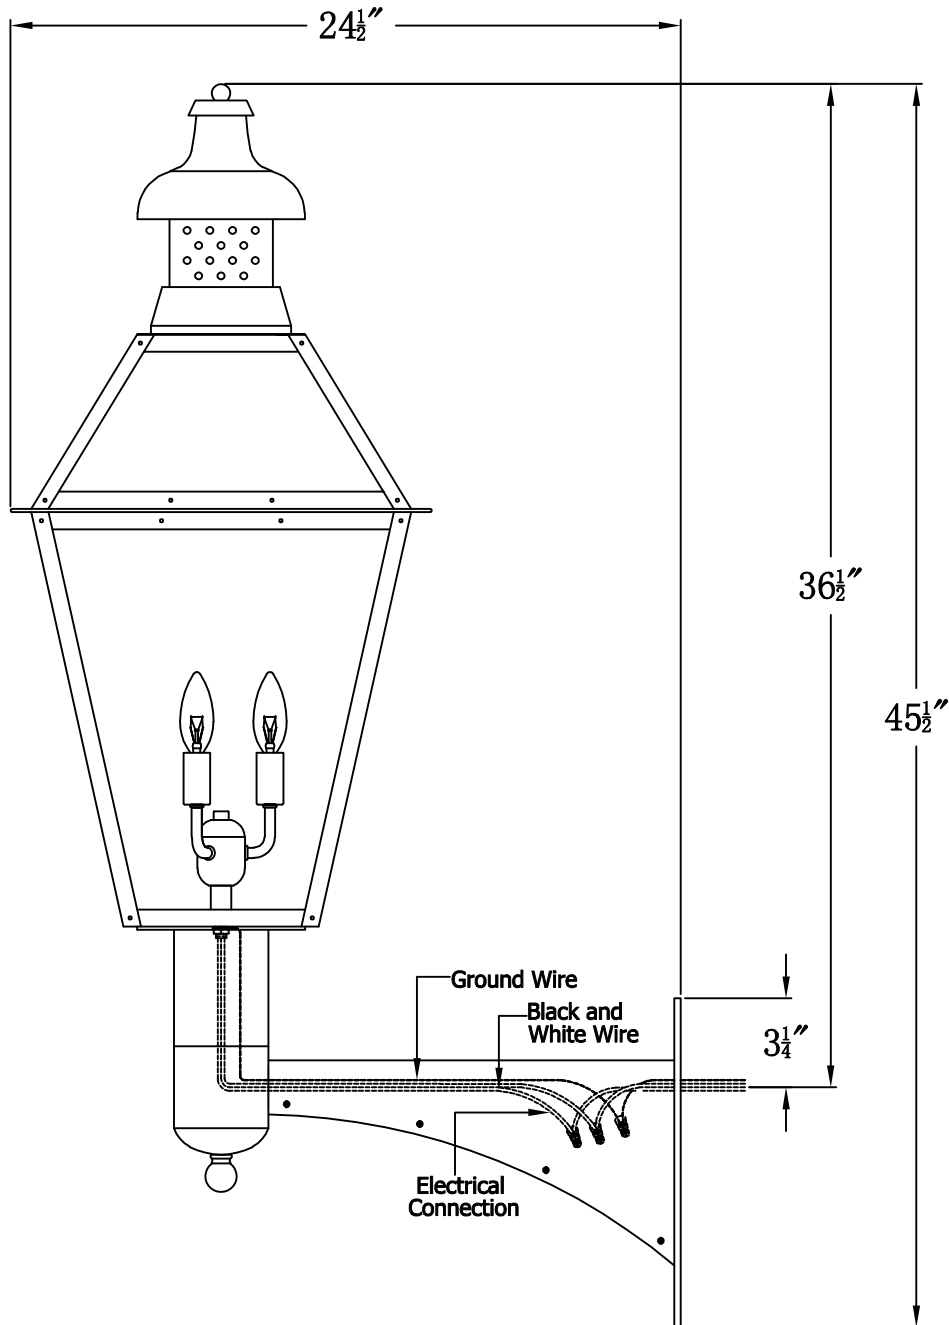

**PEBBLE HILL 29 Electric With Grand Harbor Extension Bracket  
(PH-29E GH2)**

**Mounting Plate**

**The CopperSmith**

Product Description		Drawing Description	9152 Hard Drive Foley Alabama 36536
Sockets:3-E12 Candelabra		REV:A/0	
Watts:3-60W		Date:08/25/2021	SKU Number:PH-29E
		Drawing by:Jason Huang	Product Name:Pebble Hill 29 Electric