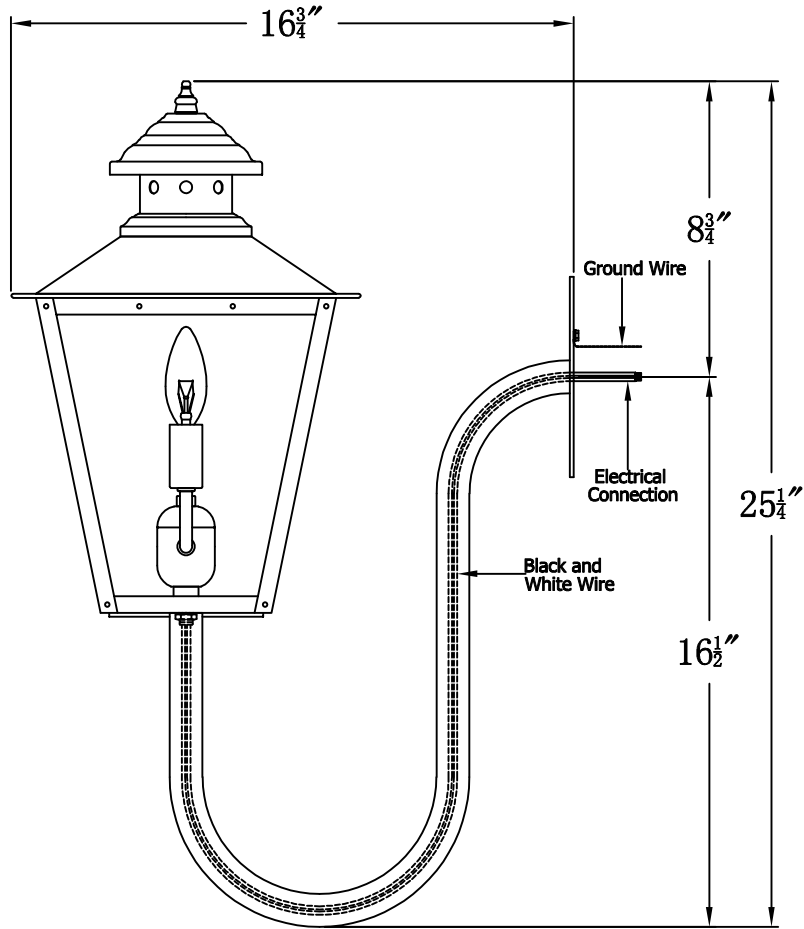

ADAM STREET 41 Electric With Gooseneck(AS-41E GNP1)

Front View of Mounting Plate

The CopperSmith

Product Description		Drawing Description	9152 Hard Drive Foley Alabama 36536
Sockets:2-E12 Candelabra		REV:A/0	
Watts:2-60W		Date:06/16/2021	SKU Number:AS-41E
		Drawing by:Jason Huang	Product Name:Adam Street 41 Electric