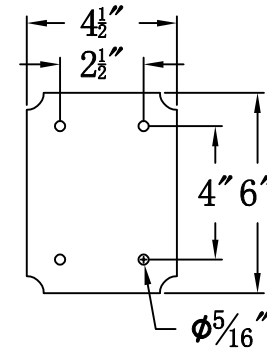

ADAM STREET 41 Electric With Gooseneck(AS-41E GNP1)

Front View of Mounting Plate

The CopperSmith

Product Description		Drawing Description	9152 Hard Drive Foley Alabama 36536
Sockets:2-E12 Candelabra		REV:A/0	
Watts:2-60W		Date:06/16/2021	SKU Number:AS-41E
		Drawing by:Jason Huang	Product Name:Adam Street 41 Electric