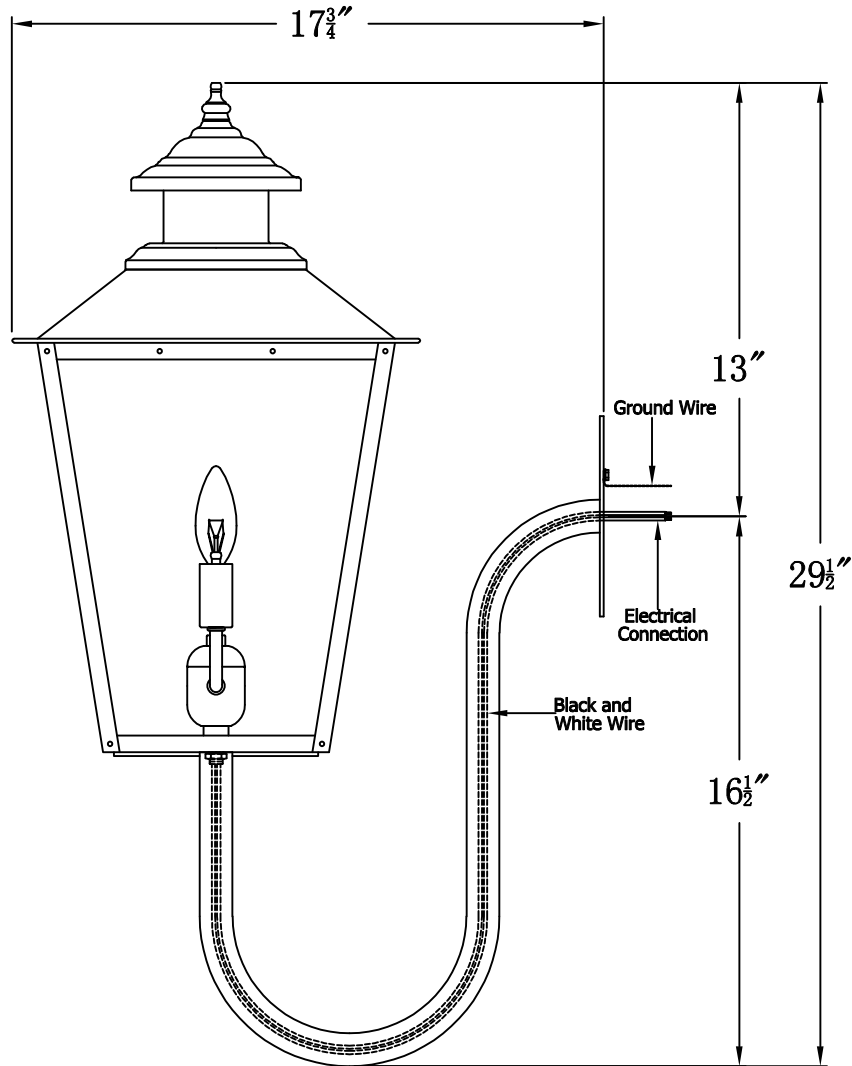

ADAM STREET 42 Electric With Gooseneck(AS-42E GNP2)

Front View of Mounting Plate

The CopperSmith

Product Description		Drawing Description	9152 Hard Drive Foley Alabama 36536
Sockets:2-E12 Candelabra		REV:A/0	
Watts:2-60W		Date:07/05/2021	SKU Number:AS-42E
		Drawing by:Jason Huang	Product Name:Adam Street 42 Electric