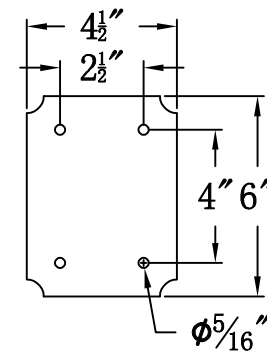

ADAM STREET 42 Electric With Gooseneck(AS-42E GNP2)

Front View of Mounting Plate

The CopperSmith

Product Description		Drawing Description	9152 Hard Drive Foley Alabama 36536
Sockets:2-E12 Candelabra		REV:A/0	
Watts:2-60W		Date:07/05/2021	SKU Number:AS-42E
		Drawing by:Jason Huang	Product Name:Adam Street 42 Electric