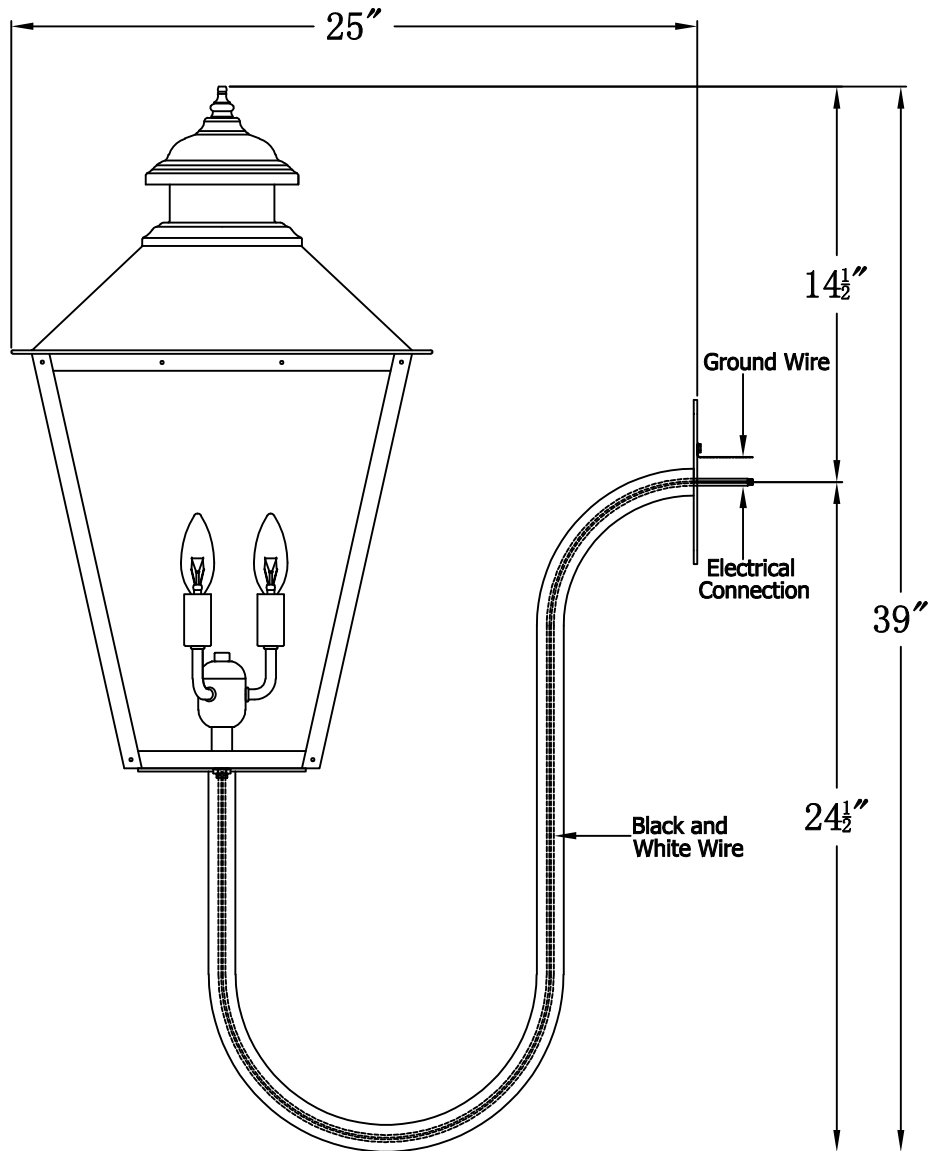

ADAM STREET 43 Electric With Gooseneck(AS-43E GNP6)

Front View of Mounting Plate

The CopperSmith

Product Description	Drawing Description	9152 Hard Drive Foley Alabama 36536
Sockets:3-E12 Candelabra	REV:A/0	
Watts:3-60W	Date:07/19/2021	SKU Number:AS-43E
	Drawing by:Jason Huang	Product Name:Adam Street 43 Electric