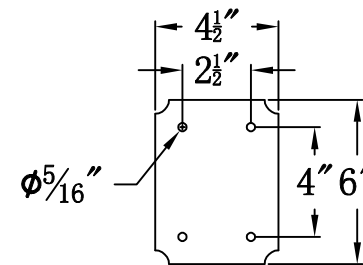

ADAM STREET 43 Electric With Gooseneck(AS-43E GNP6)

Front View of Mounting Plate

The CopperSmith

Product Description	Drawing Description	9152 Hard Drive Foley Alabama 36536
Sockets:3-E12 Candelabra	REV:A/0	
Watts:3-60W	Date:07/19/2021	SKU Number:AS-43E
	Drawing by:Jason Huang	Product Name:Adam Street 43 Electric