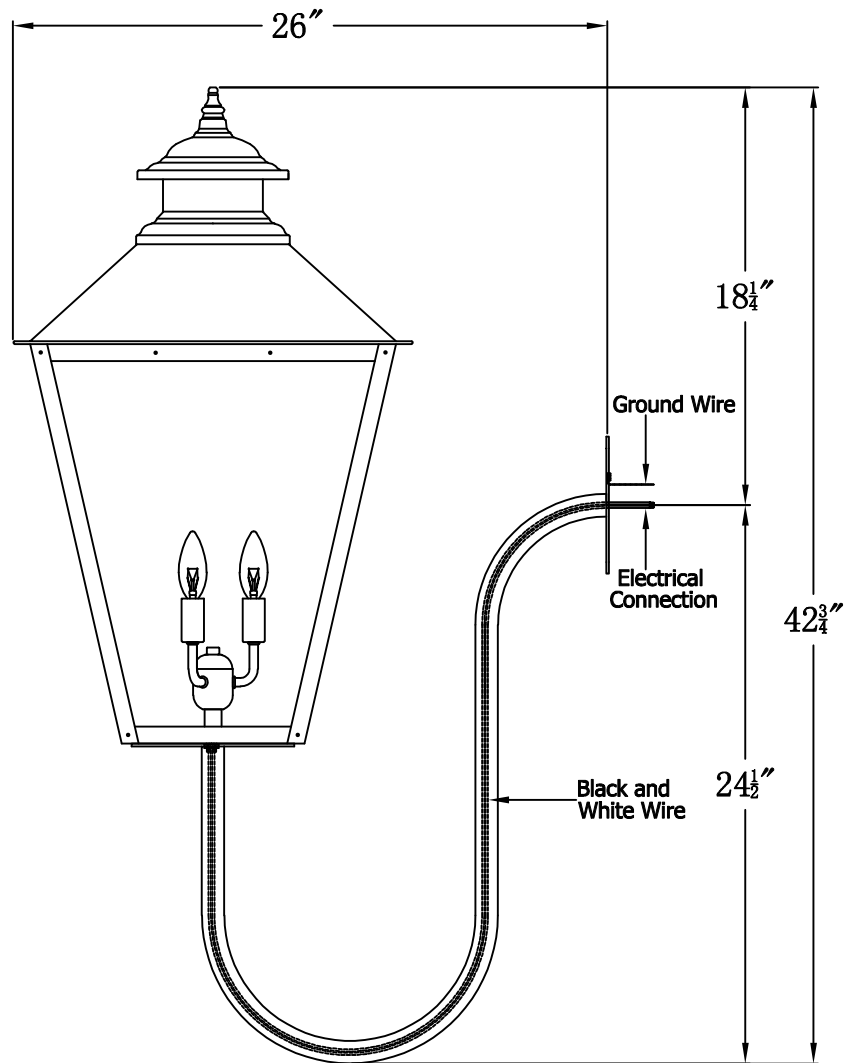

ADAM STREET 44 Electric With Gooseneck(AS-44E GNP7)

Front View of Mounting Plate

The CopperSmith

Product Description	Drawing Description	9152 Hard Drive Foley Alabama 36536
Sockets:3-E12 Candelabra	REV:A/0	
Watts:3-60W	Date:07/23/2021	SKU Number:AS-44E
	Drawing by:Jason Huang	Product Name:Adam Street 44 Electric