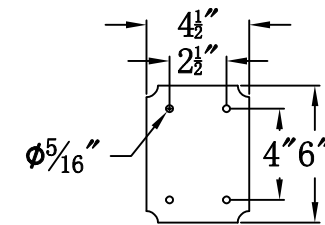

ADAM STREET 44 Electric With Gooseneck(AS-44E GNP7)

Front View of Mounting Plate

The CopperSmith

Product Description	Drawing Description	9152 Hard Drive Foley Alabama 36536
Sockets:3-E12 Candelabra	REV:A/0	
Watts:3-60W	Date:07/23/2021	SKU Number:AS-44E
	Drawing by:Jason Huang	Product Name:Adam Street 44 Electric