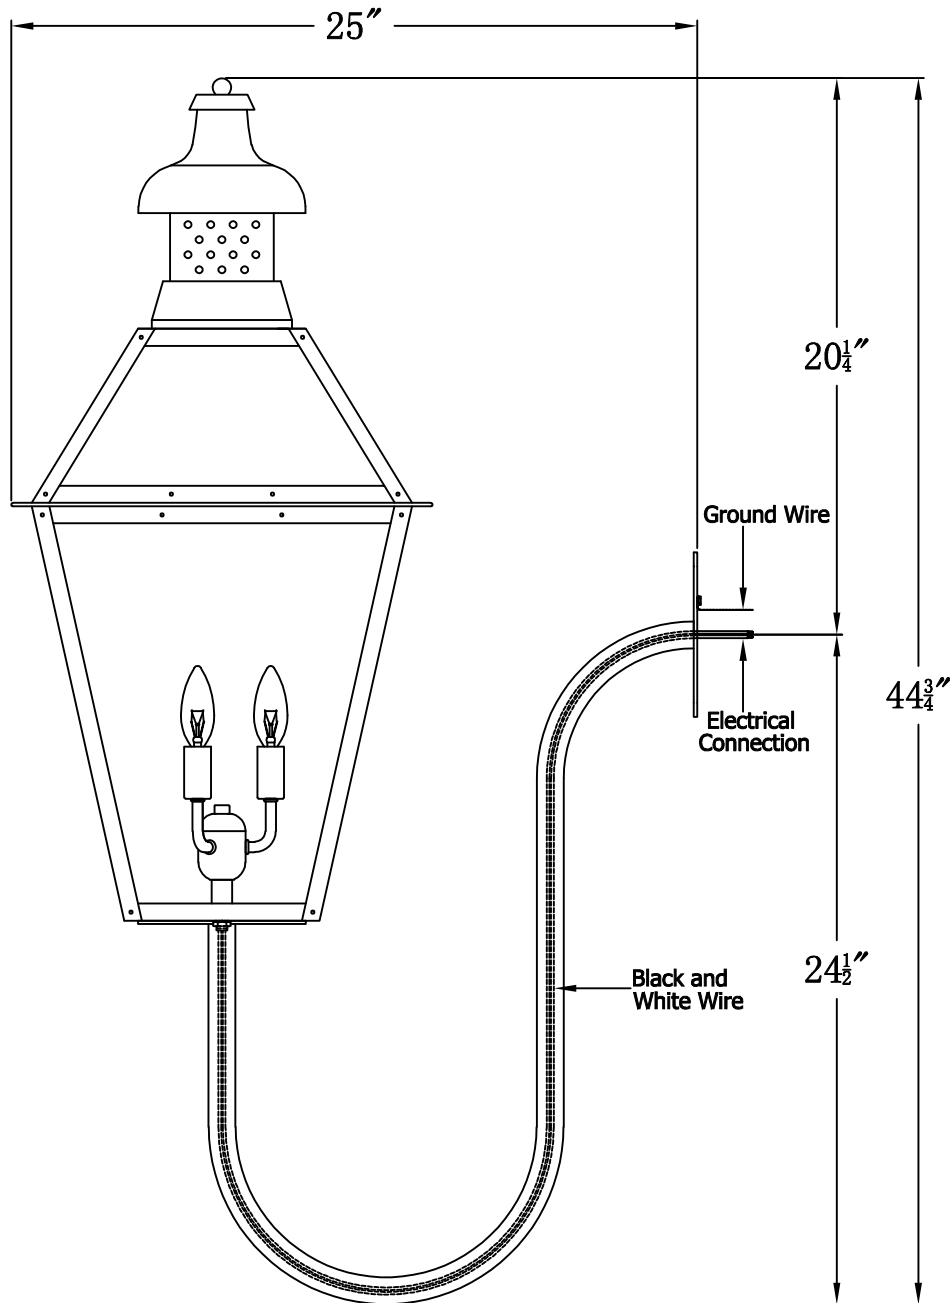

PEBBLE HILL 29 Electric With Gooseneck(PH-29E GNP6)

Front View of Mounting Plate

The CopperSmith

Product Description	Drawing Description	9152 Hard Drive Foley Alabama 36536
Sockets:3-E12 Candelabra	REV:A/0	
Watts:3-60W	Date:08/25/2021	SKU Number:PH-29E
	Drawing by:Jason Huang	Product Name:Pebble Hill 29 Electric