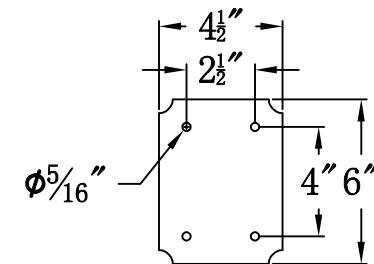

PEBBLE HILL 29 Electric With Gooseneck(PH-29E GNP6)

Front View of Mounting Plate

The CopperSmith

Product Description	Drawing Description	9152 Hard Drive Foley Alabama 36536
Sockets:3-E12 Candelabra	REV:A/0	
Watts:3-60W	Date:08/25/2021	SKU Number:PH-29E
	Drawing by:Jason Huang	Product Name:Pebble Hill 29 Electric