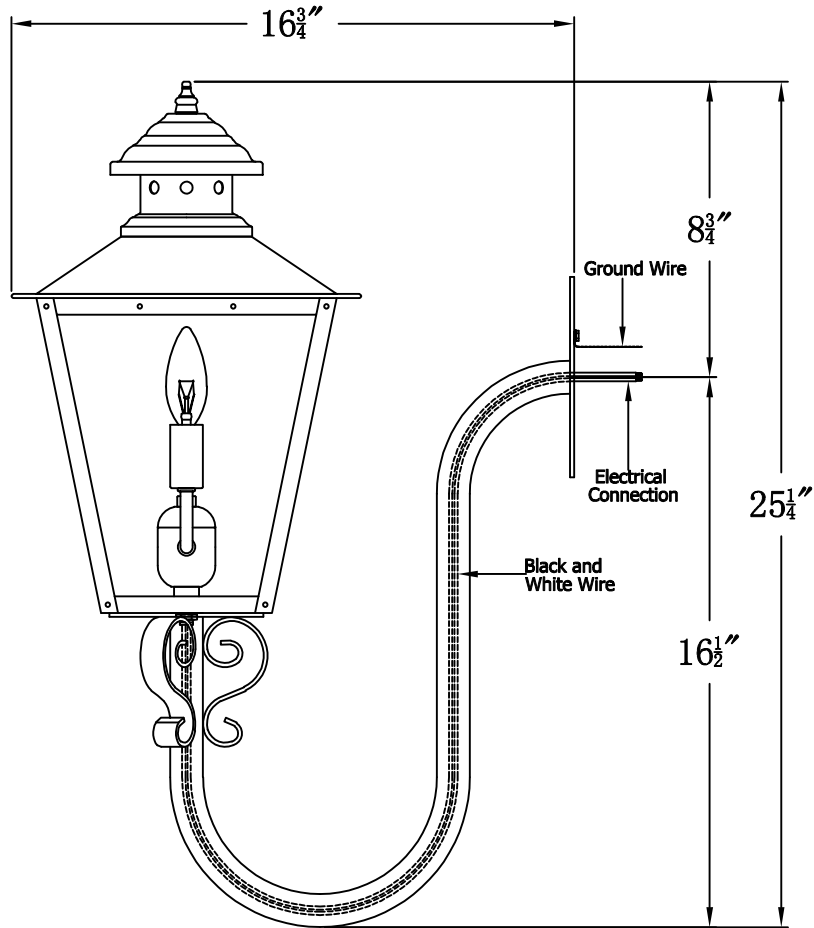

ADAM STREET 41 Electric With Gooseneck Scroll(AS-41E GNS1)

Front View of Mounting Plate

The CopperSmith

Product Description	Drawing Description	9152 Hard Drive Foley Alabama 36536
Sockets:2-E12 Candelabra	REV:A/0	
Watts:2-60W	Date:06/16/2021	SKU Number:AS-41E
	Drawing by:Jason Huang	Product Name:Adam Street 41 Electric