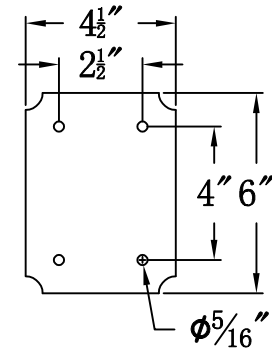

ADAM STREET 41 Electric With Gooseneck Scroll(AS-41E GNS1)

Front View of Mounting Plate

The CopperSmith

Product Description	Drawing Description	9152 Hard Drive Foley Alabama 36536
Sockets:2-E12 Candelabra	REV:A/0	
Watts:2-60W	Date:06/16/2021	SKU Number:AS-41E
	Drawing by:Jason Huang	Product Name:Adam Street 41 Electric