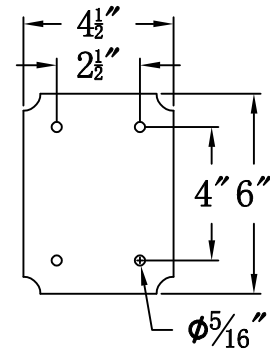

ADAM STREET 42 Electric With Gooseneck Scroll(AS-42E GNS2)

Front View of Mounting Plate

The CopperSmith

|                          |                        |  |
|--------------------------|------------------------|--|
| Product Description      | Drawing Description    | 9152 Hard Drive<br>Foley Alabama 36536 |
| Sockets:2-E12 Candelabra | REV:A/0                |  |
| Watts:2-60W              | Date:07/05/2021        | SKU Number:AS-42E                      |
|                          | Drawing by:Jason Huang | Product Name:Adam Street 42 Electric   |