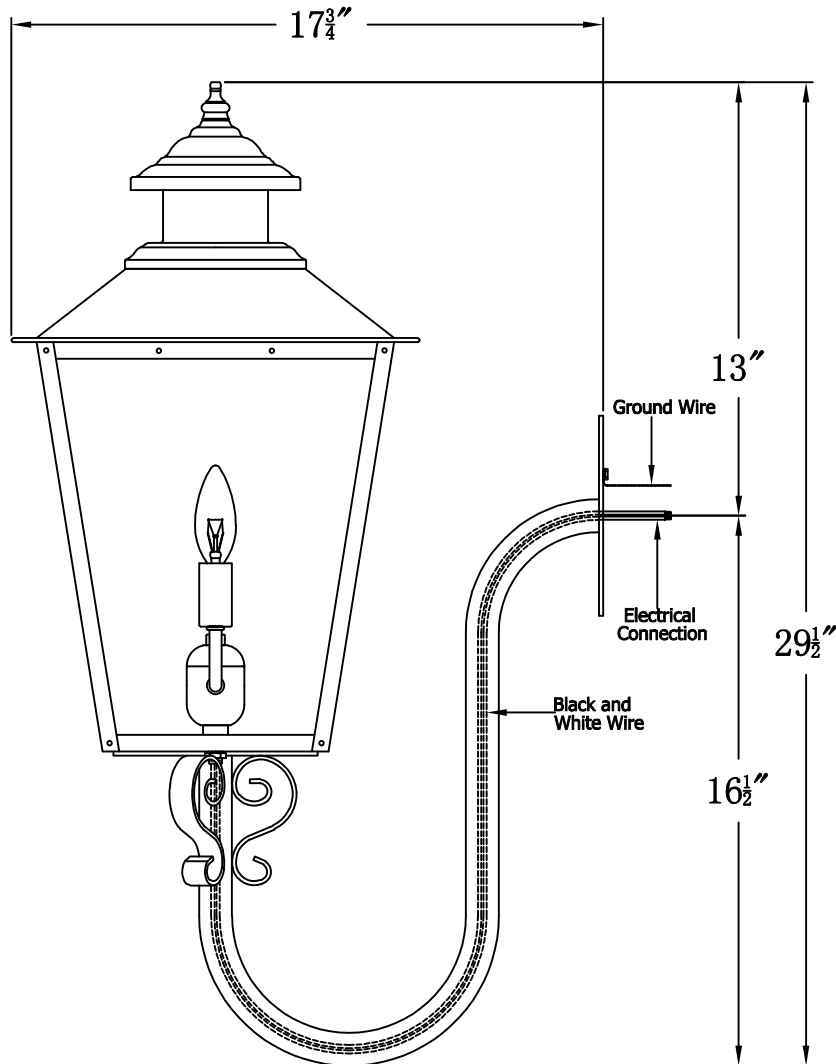

ADAM STREET 42 Electric With Gooseneck Scroll(AS-42E GNS2)

Front View of Mounting Plate

The CopperSmith

|                          |                        |  |
|--------------------------|------------------------|--|
| Product Description      | Drawing Description    | 9152 Hard Drive<br>Foley Alabama 36536 |
| Sockets:2-E12 Candelabra | REV:A/0                |  |
| Watts:2-60W              | Date:07/05/2021        | SKU Number:AS-42E                      |
|                          | Drawing by:Jason Huang | Product Name:Adam Street 42 Electric   |