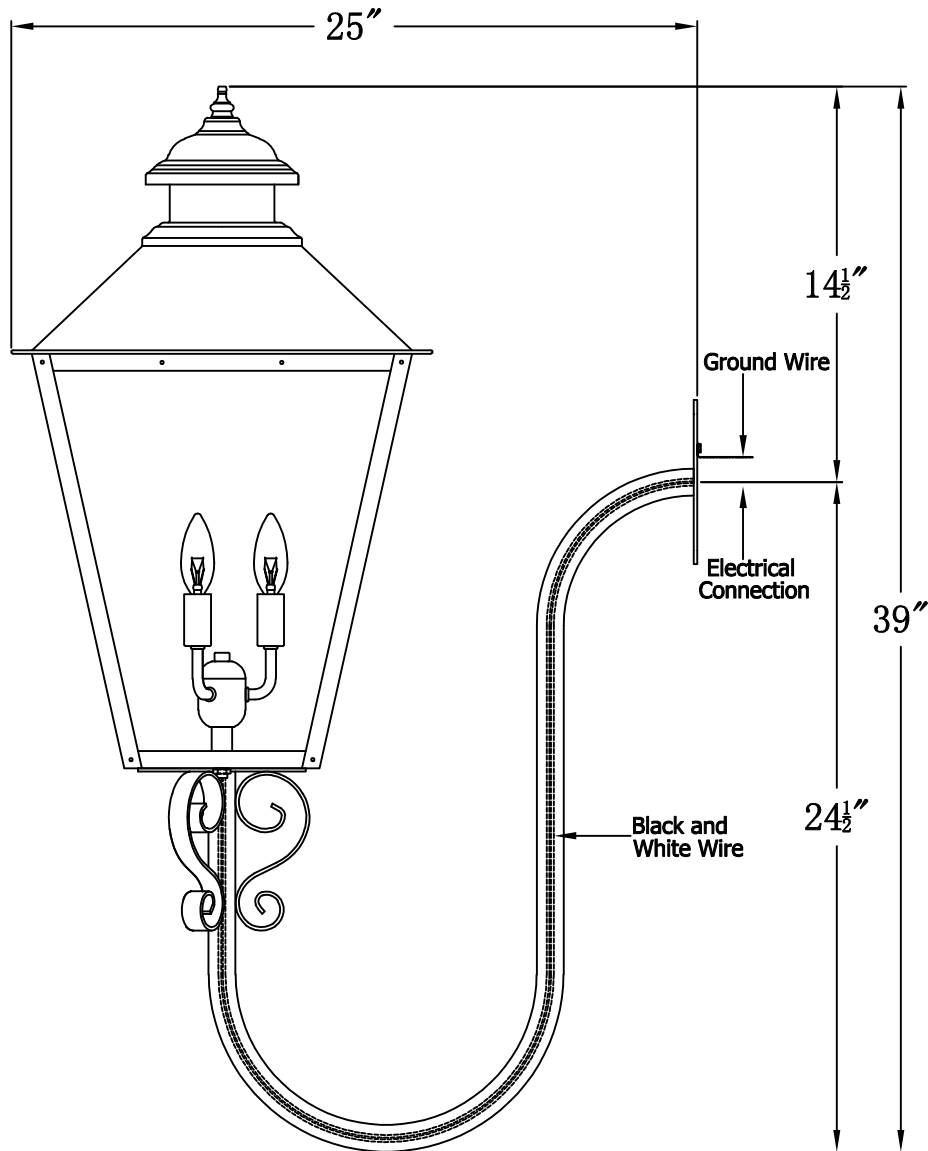

ADAM STREET 43 Electric With Gooseneck Scroll(AS-43E GNS6)

Front View of Mounting Plate

The CopperSmith

Product Description	Drawing Description	9152 Hard Drive Foley Alabama 36536
Sockets:3-E12 Candelabra	REV:A/0	
Watts:3-60W	Date:07/20/2021	SKU Number:AS-43E
	Drawing by:Jason Huang	Product Name:Adam Street 43 Electric