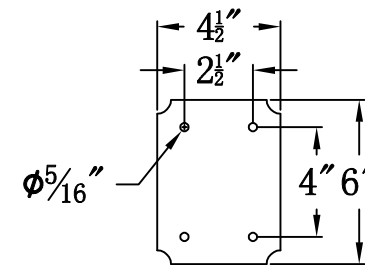

ADAM STREET 43 Electric With Gooseneck Scroll(AS-43E GNS6)

Front View of Mounting Plate

The CopperSmith

Product Description	Drawing Description	9152 Hard Drive Foley Alabama 36536
Sockets:3-E12 Candelabra	REV:A/0	
Watts:3-60W	Date:07/20/2021	SKU Number:AS-43E
	Drawing by:Jason Huang	Product Name:Adam Street 43 Electric