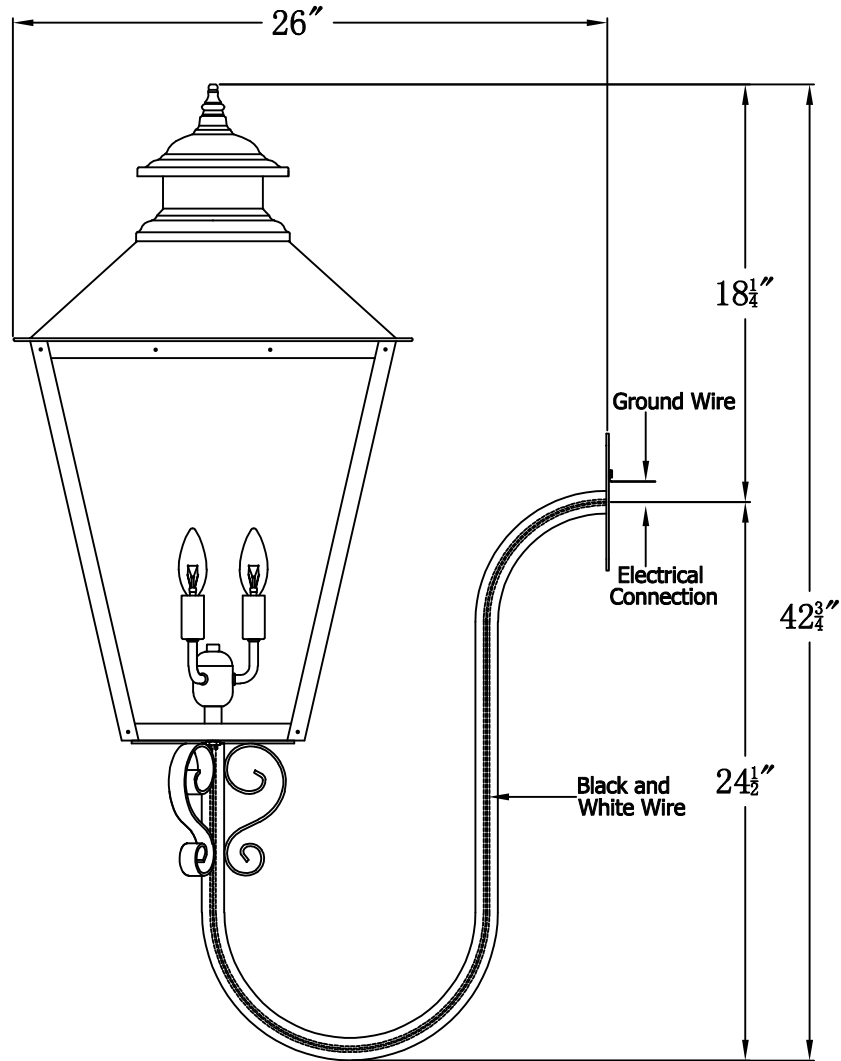

ADAM STREET 44 Electric With Gooseneck Scroll(AS-44E GNS7)

Front View of Mounting Plate

The CopperSmith

Product Description	Drawing Description	9152 Hard Drive Foley Alabama 36536
Sockets:3-E12 Candelabra	REV:A/0	
Watts:3-60W	Date:07/23/2021	SKU Number:AS-44E
	Drawing by:Jason Huang	Product Name:Adam Street 44 Electric