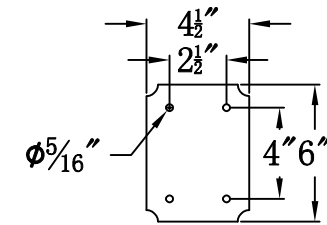

ADAM STREET 44 Electric With Gooseneck Scroll(AS-44E GNS7)

Front View of Mounting Plate

The CopperSmith

Product Description	Drawing Description	9152 Hard Drive Foley Alabama 36536
Sockets:3-E12 Candelabra	REV:A/0	
Watts:3-60W	Date:07/23/2021	SKU Number:AS-44E
	Drawing by:Jason Huang	Product Name:Adam Street 44 Electric