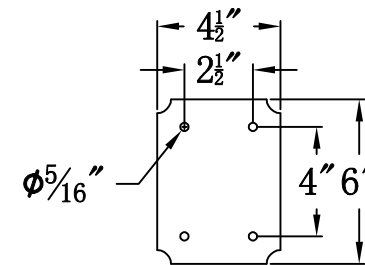

PEBBLE HILL 29 Electric With Gooseneck Scroll(PH-29E GNS6)

Front View of Mounting Plate

The CopperSmith

Product Description	Drawing Description	9152 Hard Drive Foley Alabama 36536
Sockets:3-E12 Candelabra	REV:A/0	
Watts:3-60W	Date:08/25/2021	SKU Number:PH-29E
	Drawing by:Jason Huang	Product Name:Pebble Hill 29 Electric