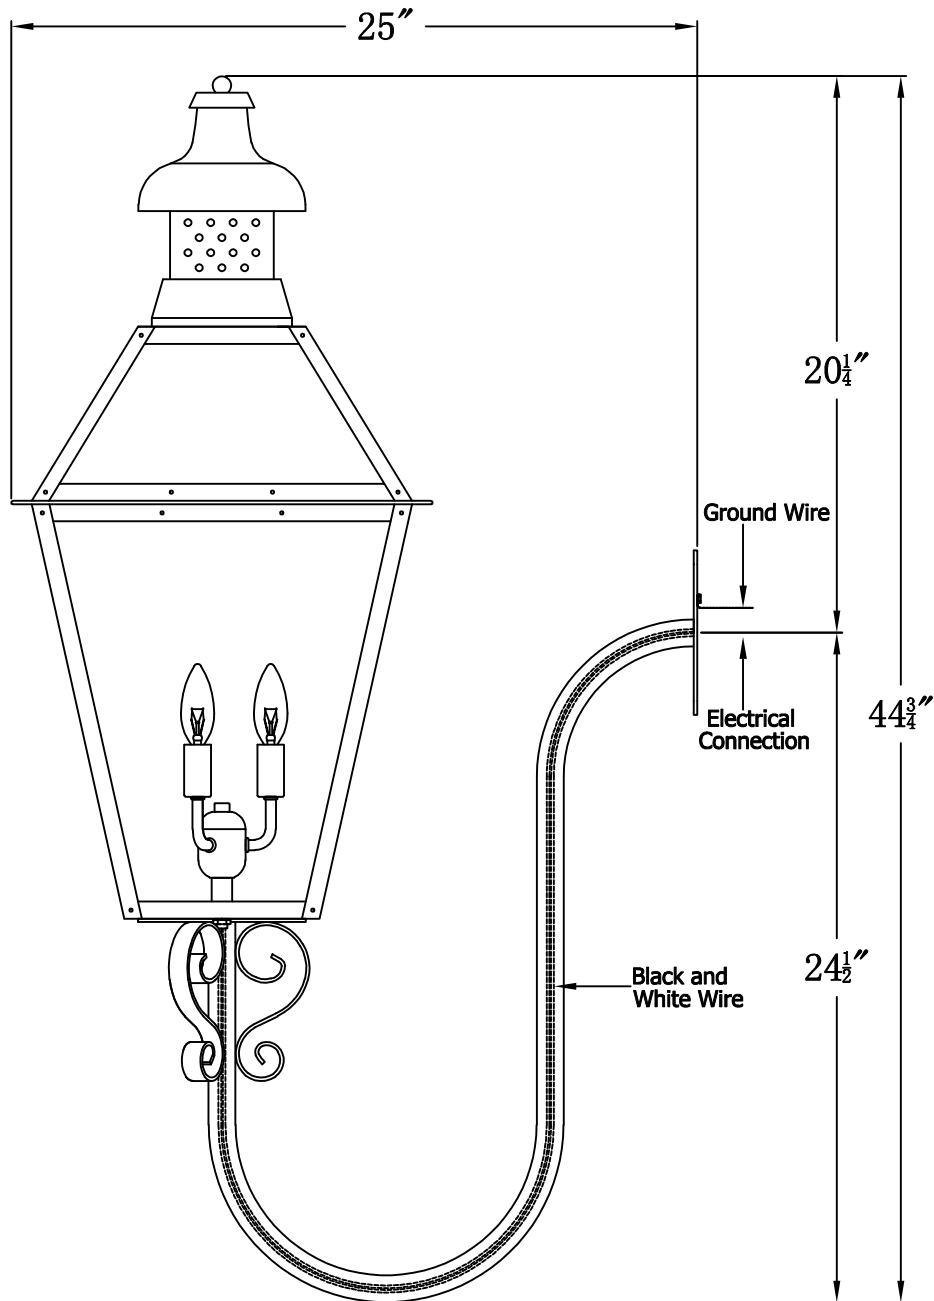

PEBBLE HILL 29 Electric With Gooseneck Scroll(PH-29E GNS6)

Front View of Mounting Plate

The CopperSmith

Product Description	Drawing Description	9152 Hard Drive Foley Alabama 36536
Sockets:3-E12 Candelabra	REV:A/0	
Watts:3-60W	Date:08/25/2021	SKU Number:PH-29E
	Drawing by:Jason Huang	Product Name:Pebble Hill 29 Electric