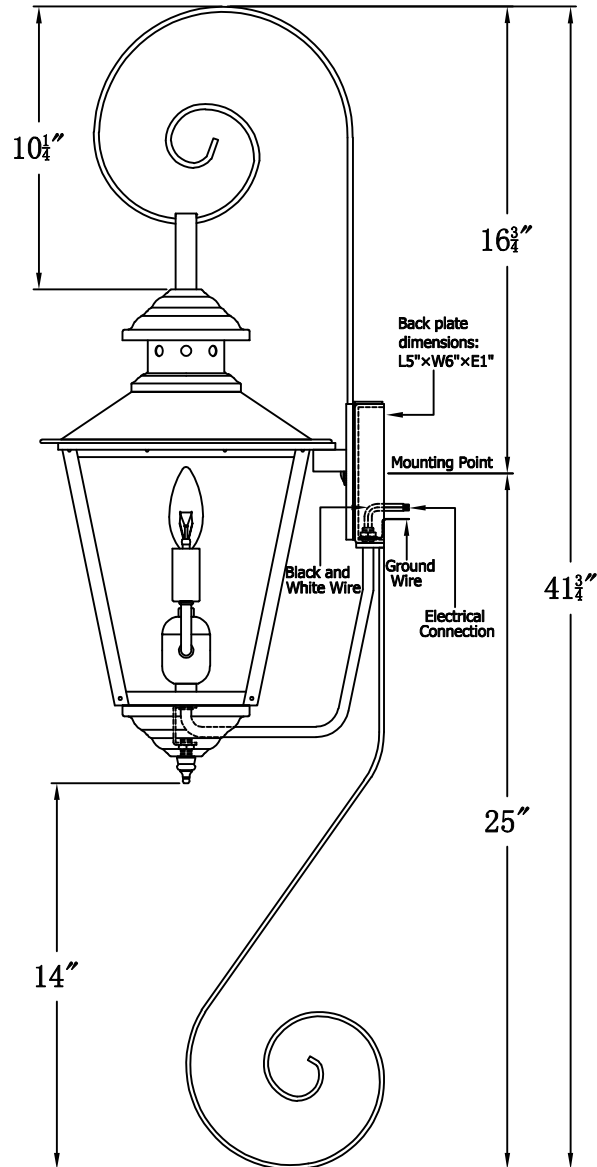

ADAM STREET 41 Electric With Top Scroll And Bottom Scroll (AS-41E TS3/BS1)

The CopperSmith

Product Description	Drawing Description	<u>9152 Hard Drive</u>
Sockets:2-E12 Candelabra	REV:A/0	Foley Alabama 36536
Watts:2-60W	Date:06/16/2021	SKU Number:AS-41E
	Drawing by:Jason Huang	Product Name:Adam Street 41 Electric