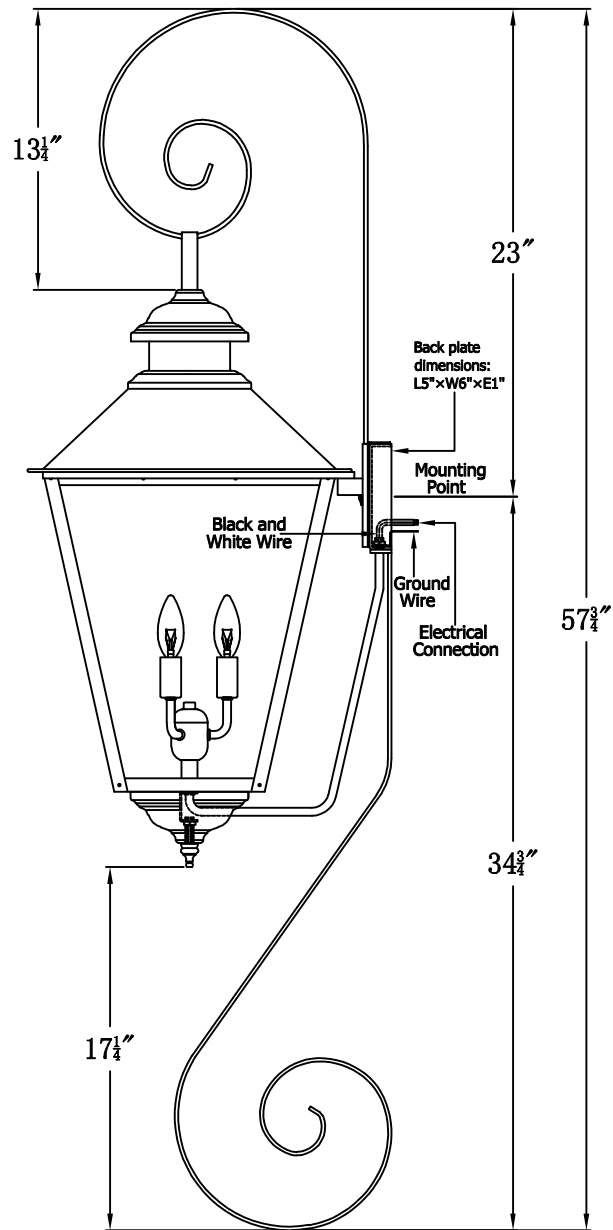

**ADAM STREET 43 Electric With Top Scroll And Bottom Scroll  
(AS-43E TS11/BS6 )**

<b>The CopperSmith</b>		
Product Description	Drawing Description	<u>9152 Hard Drive</u>
Sockets:3-E12 Candelabra	REV:A/0	Foley Alabama 36536
Watts:3-60W	Date:07/20/2021	SKU Number:AS-43E
	Drawing by:Jason Huang	Product Name:Adam Street 43 Electric