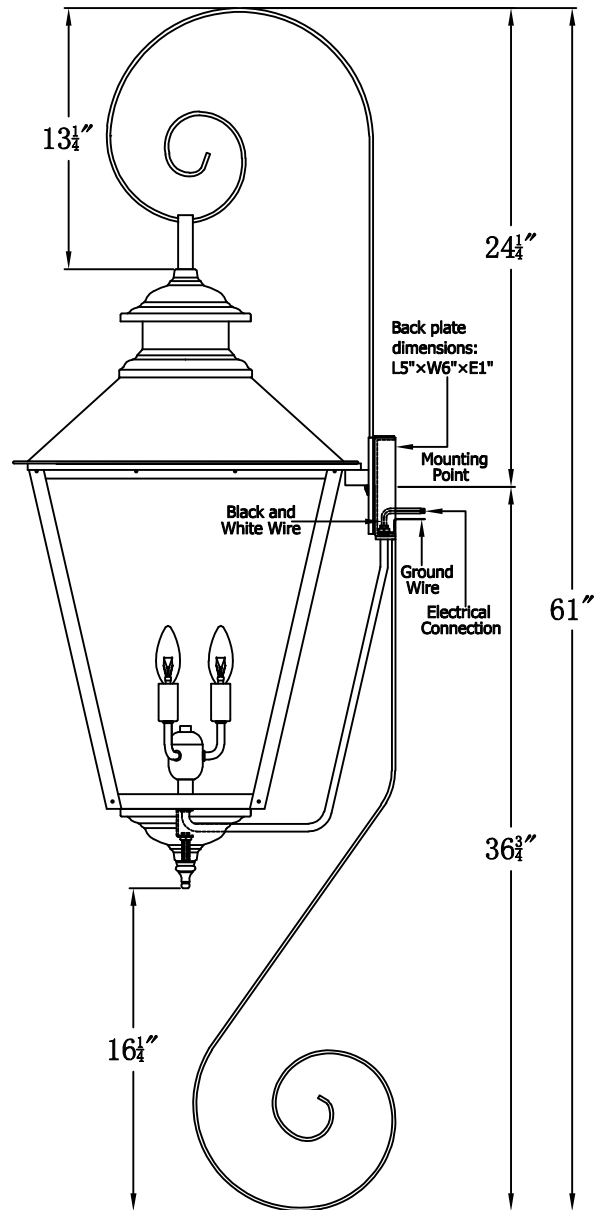

**ADAM STREET 44 Electric With Top Scroll And Bottom Scroll
(AS-44E TS15/BS7)**

The CopperSmith		
Product Description	Drawing Description	<u>9152 Hard Drive</u>
Sockets:3-E12 Candelabra	REV:A/0	Foley Alabama 36536
Watts:3-60W	Date:07/23/2021	SKU Number:AS-44E
	Drawing by:Jason Huang	Product Name:Adam Street 44 Electric