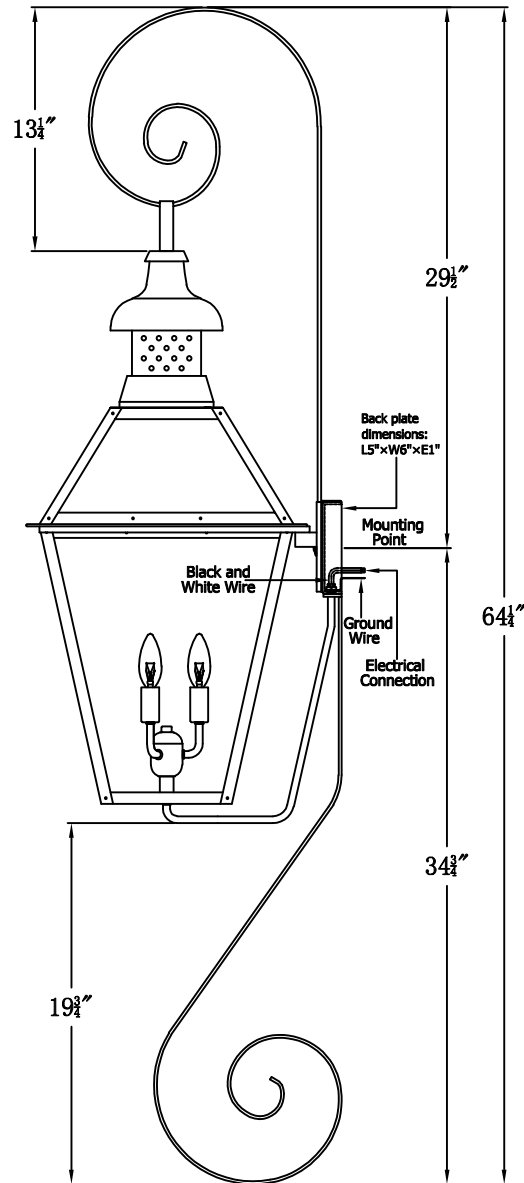

PEBBLE HILL 29 Electric With Top Scroll And Bottom Scroll
(PH-29E TS13/BS6)

The CopperSmith

Product Description	Drawing Description	9152 Hard Drive Foley Alabama 36536
Sockets:3-E12 Candelabra	REV:A/0	
Watts:3-60W	Date:08/26/2021	SKU Number:PH-29E
	Drawing by:Jason Huang	Product Name:Pebble Hill 29 Electric