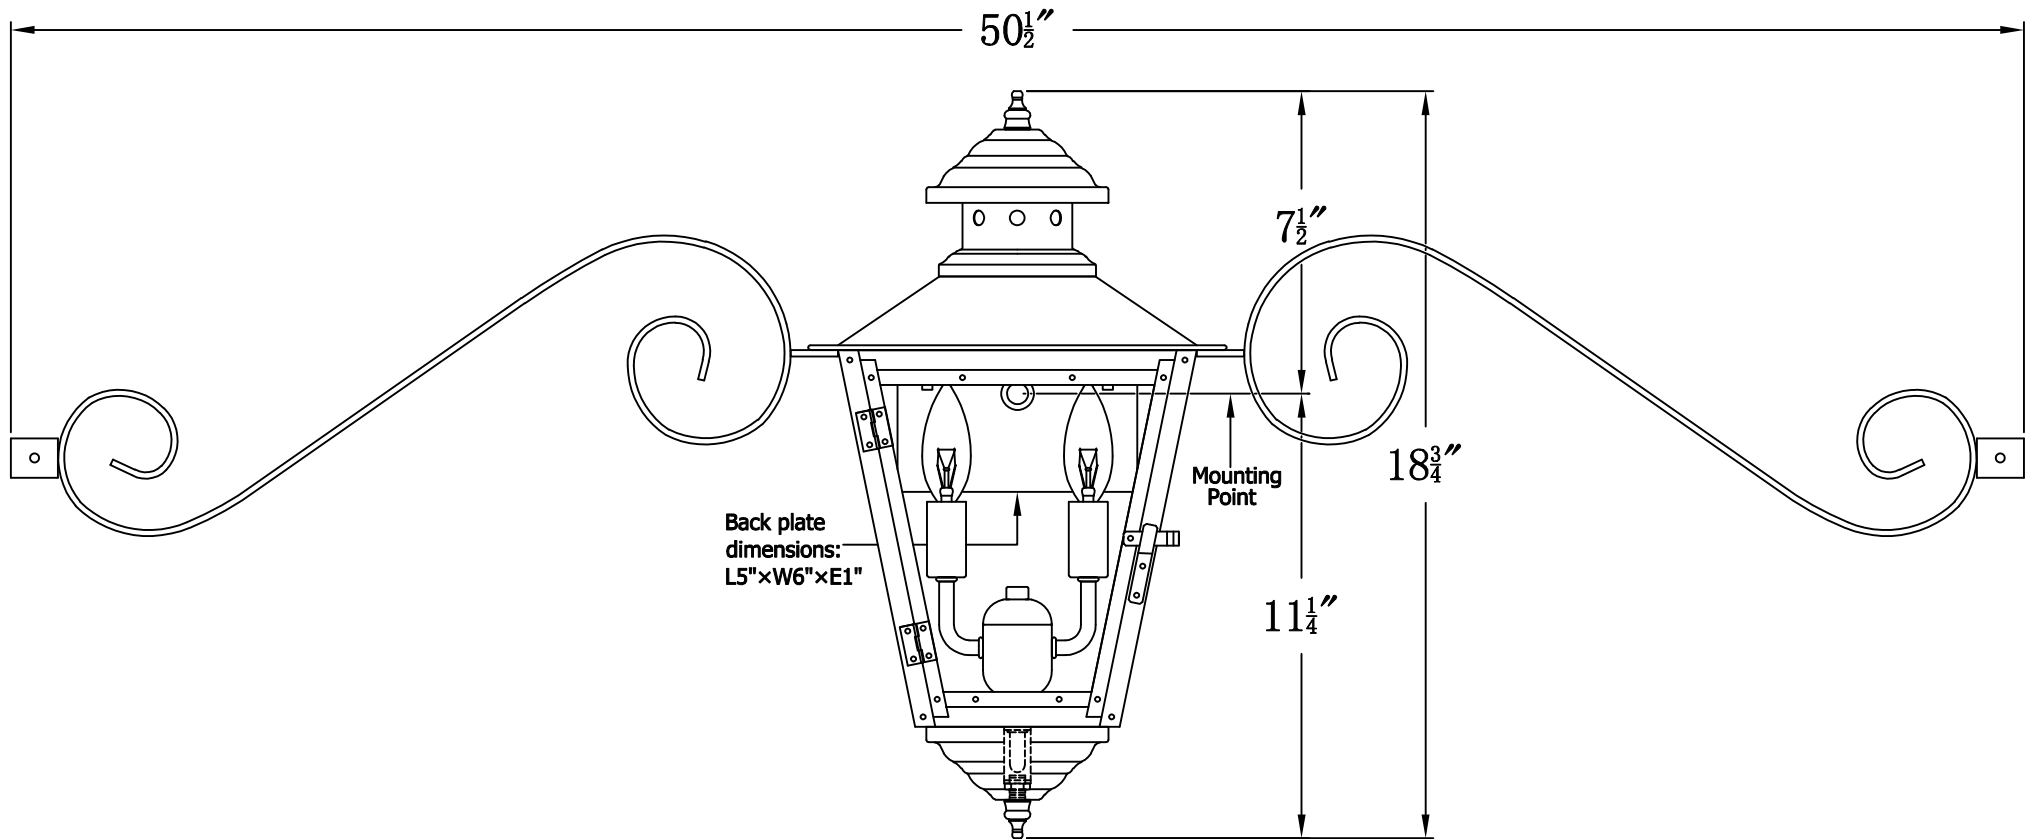

ADAM STREET 41 Electric With Classic Moustache
(AS-41E CMS)

The CopperSmith

Product Description	Drawing Description	9152 Hard Drive
Sockets:2-E12 Candelabra	REV:A/0	Foley Alabama 36536
Watts:2-60W	Date:06/15/2021	SKU Number:AS-41E
	Drawing by:Jason Huang	Product Name:Adam Street 41 Electric