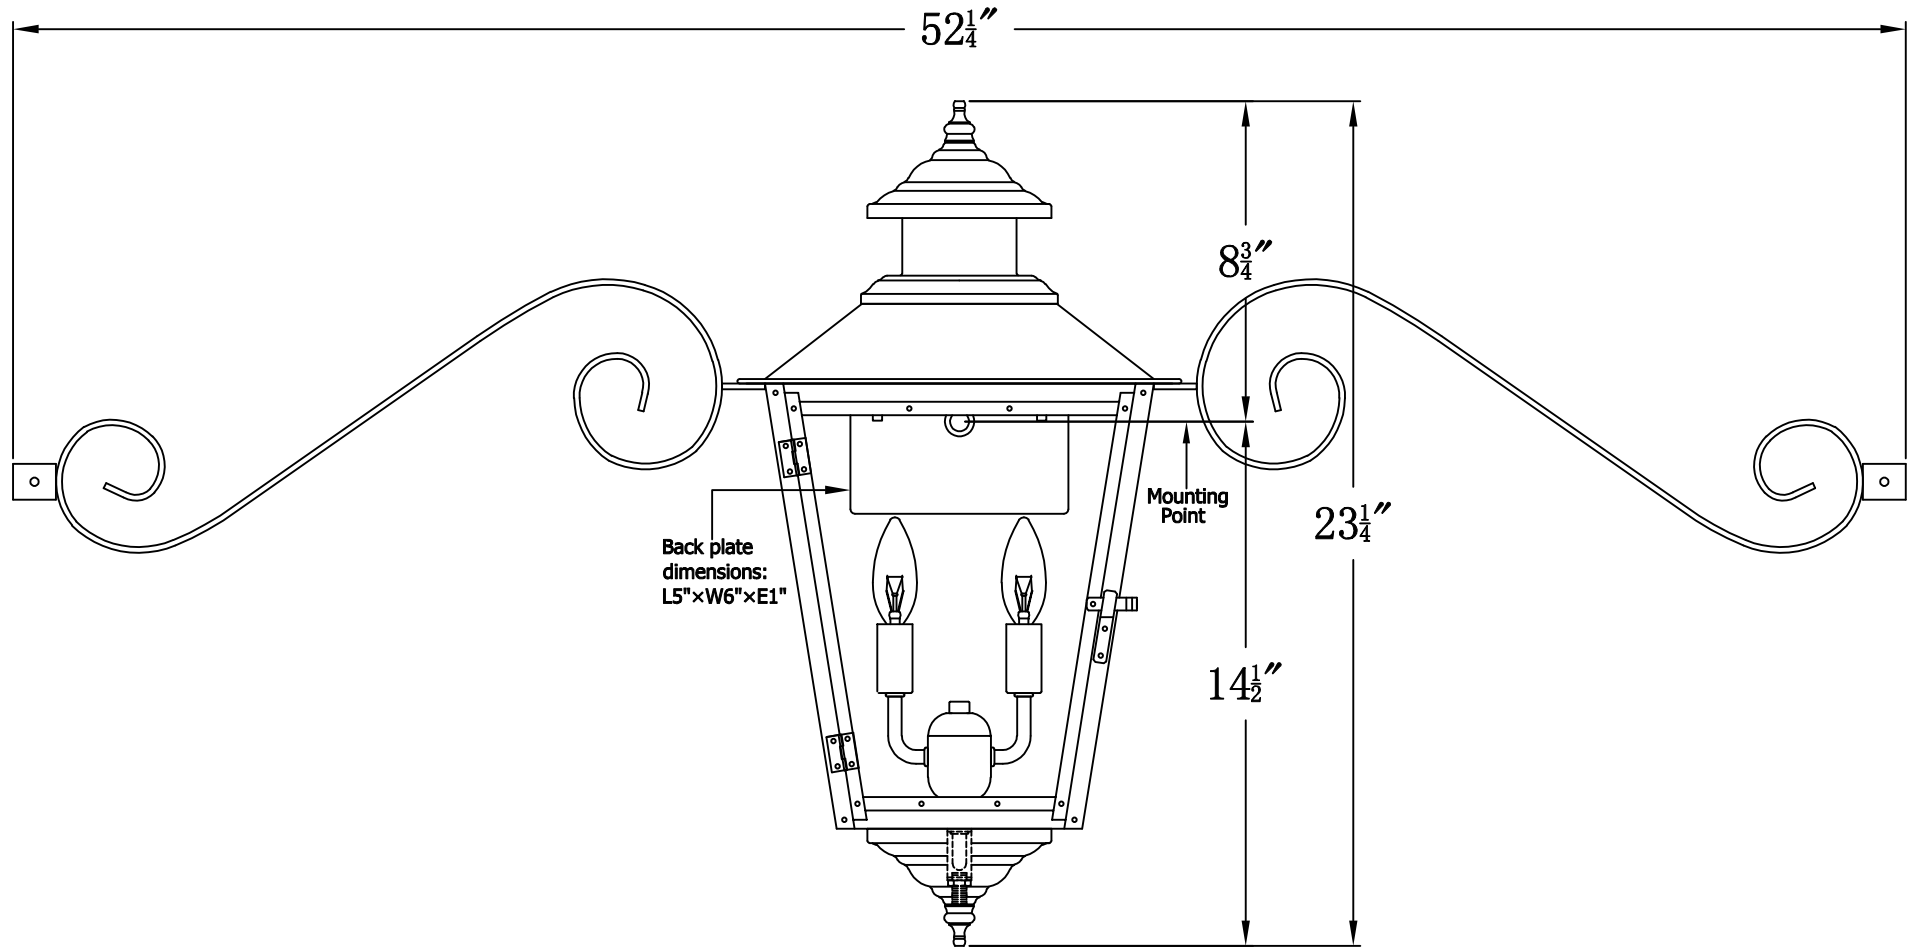

ADAM STREET 42 Electric With Classic Moustache
(AS-42E CMS)

The CopperSmith

Product Description	Drawing Description	9152 Hard Drive
Sockets:2-E12 Candelabra	REV:A/0	Foley Alabama 36536
Watts:2-60W	Date:07/02/2021	SKU Number:AS-42E
	Drawing by:Jason Huang	Product Name:Adam Street 42 Electric