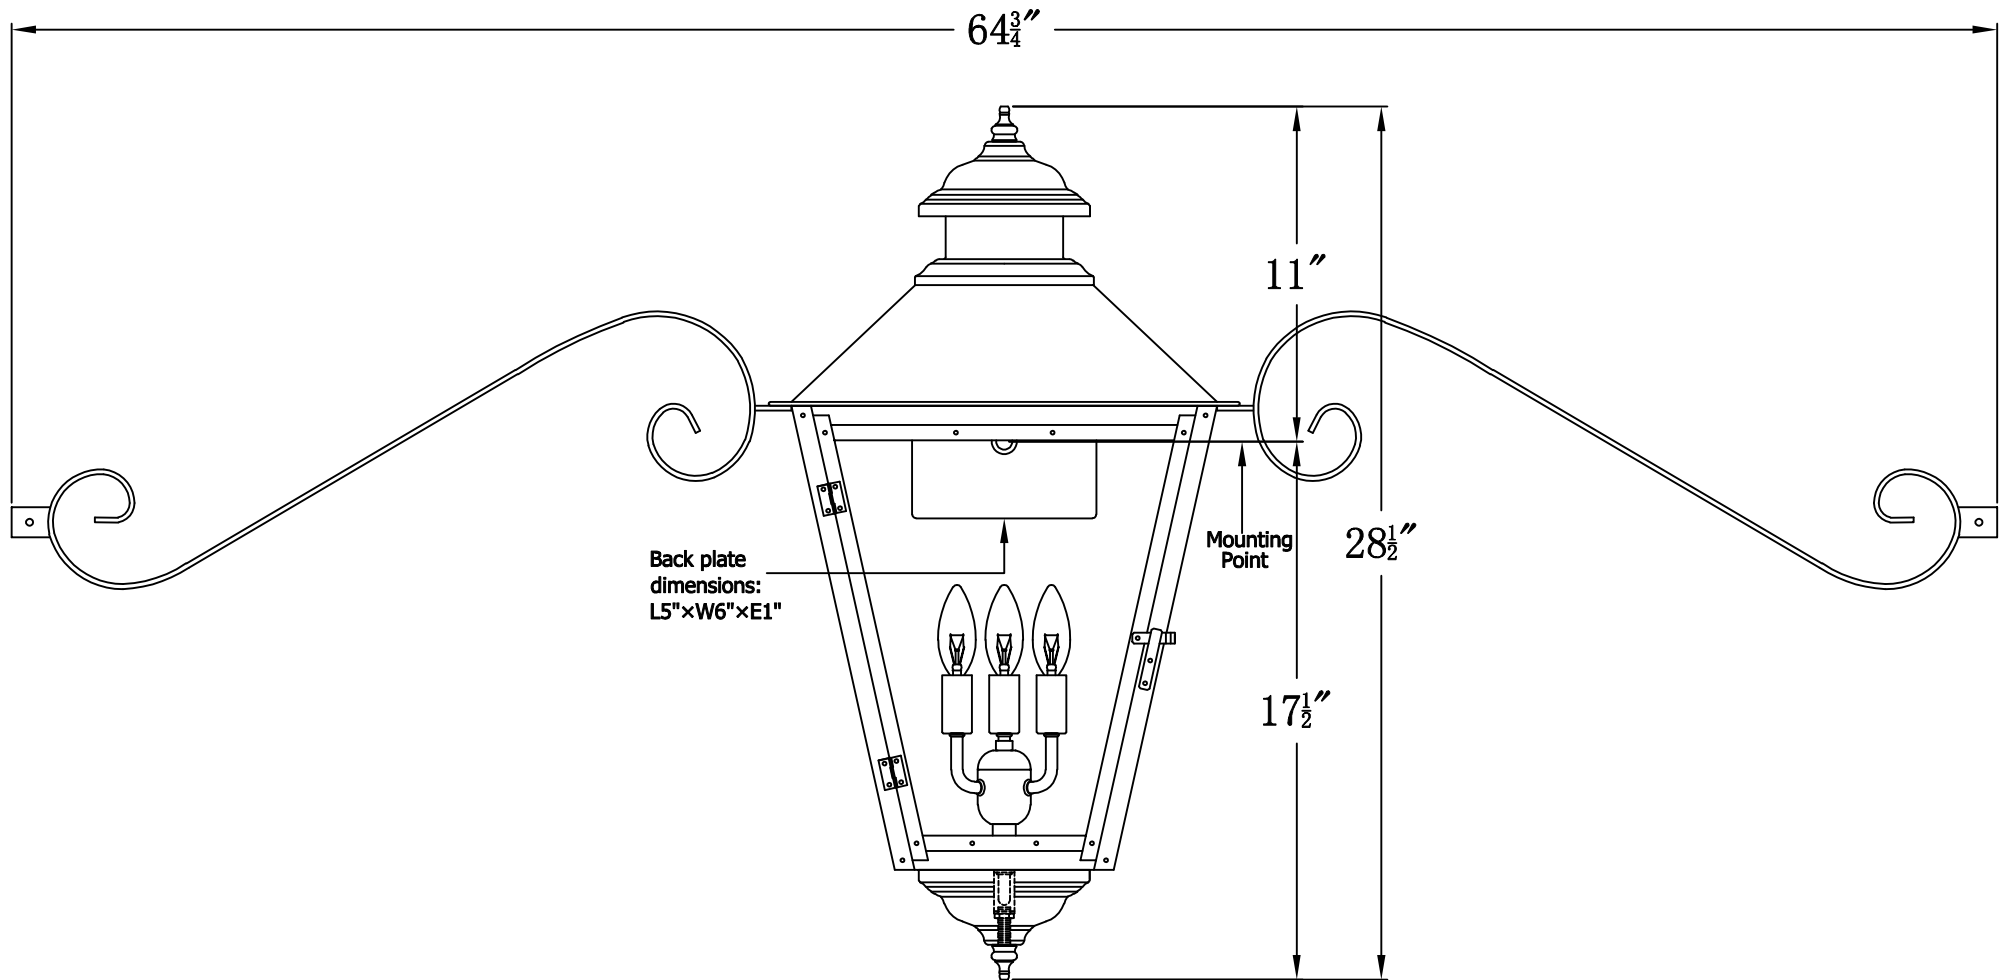

ADAM STREET 43 Electric With Classic Moustache
(AS-43E CML)

The CopperSmith

Product Description	Drawing Description	9152 Hard Drive
Sockets:3-E12 Candelabra	REV:A/0	Foley Alabama 36536
Watts:3-60W	Date:7/17/2021	SKU Number:AS-43E
	Drawing by:Jason Huang	Product Name:Adam Street 43 Electric