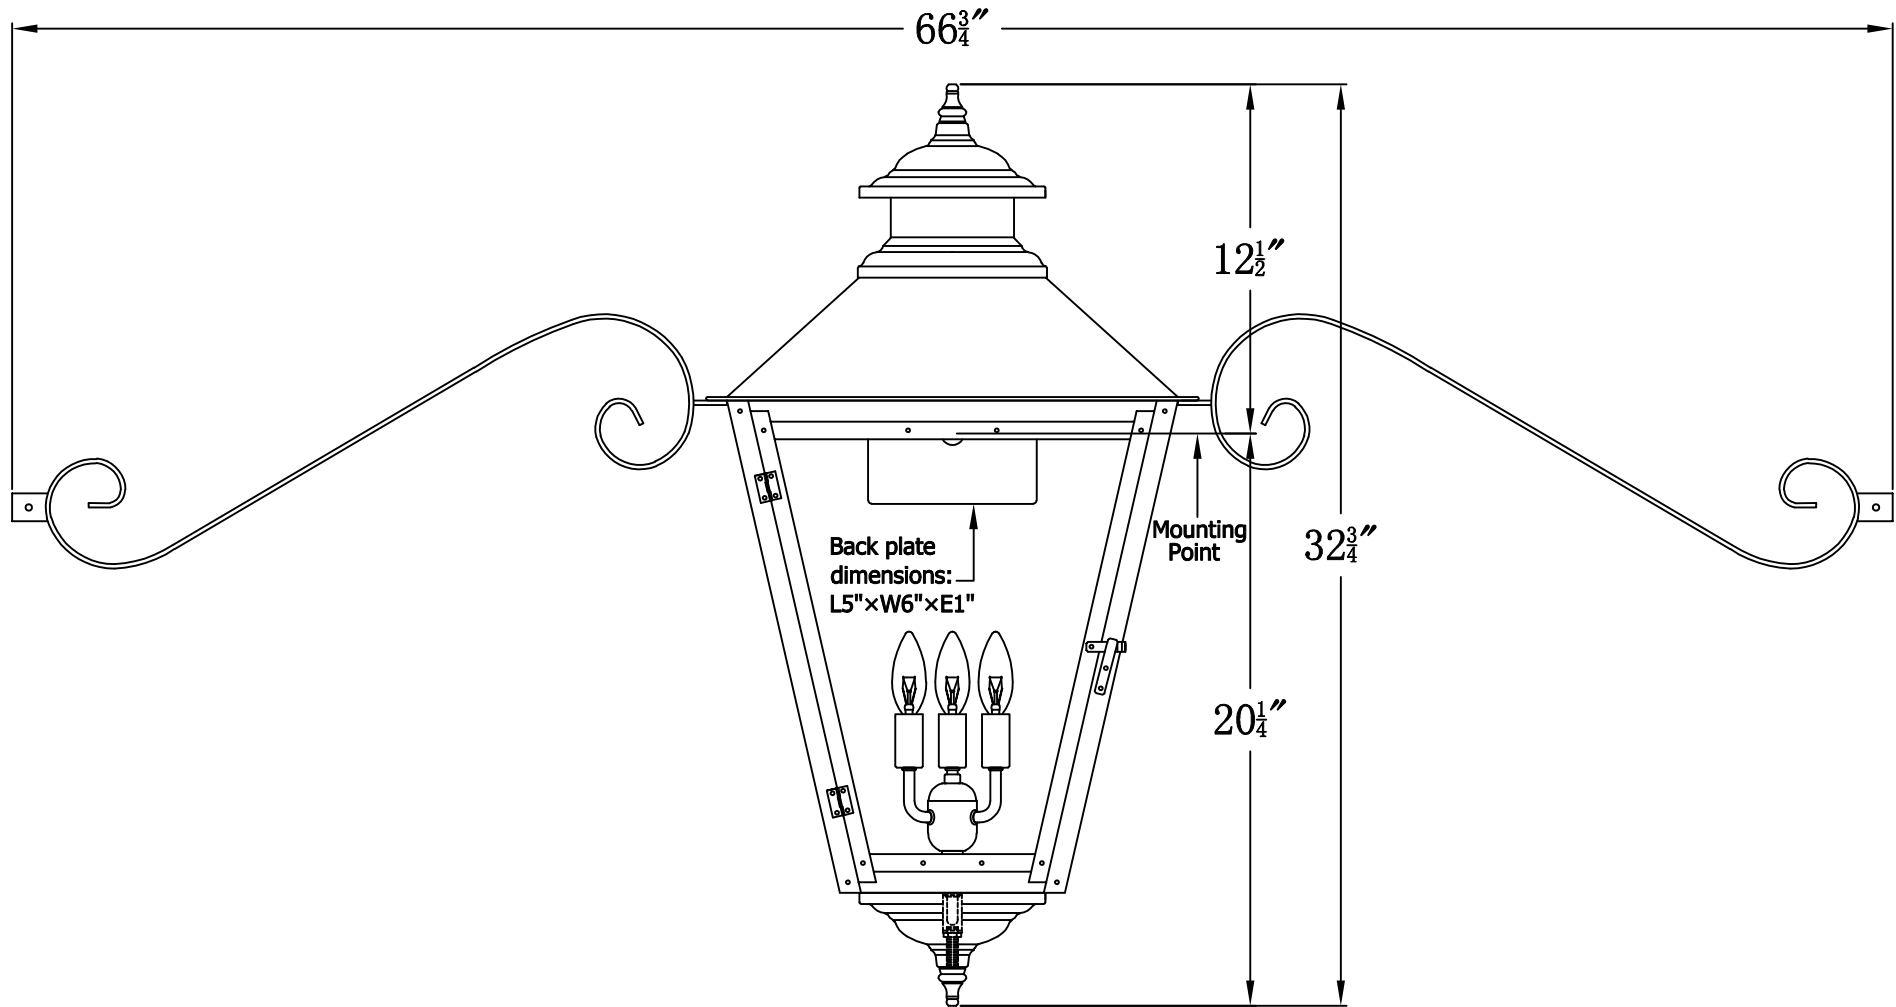

ADAM STREET 44 Electric With Classic Moustache
(AS-44E CML)

The CopperSmith

Product Description	Drawing Description	9152 Hard Drive
Sockets:3-E12 Candelabra	REV:A/0	Foley Alabama 36536
Watts:3-60W	Date:07/21/2021	SKU Number:AS-44E
	Drawing by:Jason Huang	Product Name:Adam Street 44 Electric