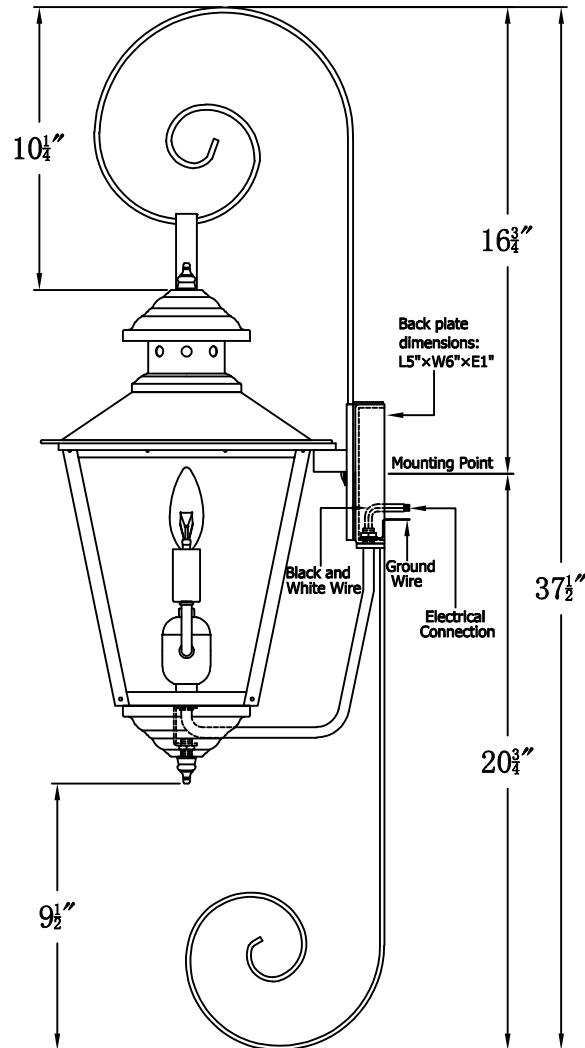

ADAM STREET 41 Electric With Top Scroll And Reverse Bottom Scroll (AS-41E TS3/RBS1)

The CopperSmith

Product Description	Drawing Description	<u>9152 Hard Drive</u>
Sockets:2-E12 Candelabra	REV:A/0	Foley Alabama 36536
Watts:2-60W	Date:06/16/2021	SKU Number:AS-41E
	Drawing by:Jason Huang	Product Name:Adam Street 41 Electric