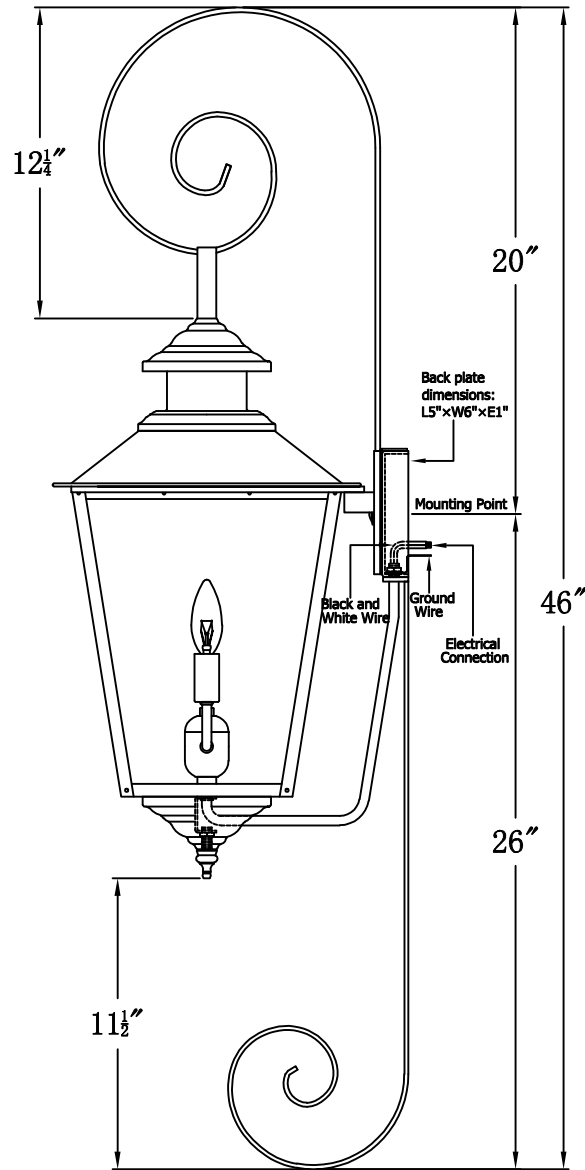

ADAM STREET 42 Electric With Top Scroll And Reverse Bottom Scroll (AS-42E TS7/RBS2)

The CopperSmith

Product Description	Drawing Description	<u>9152 Hard Drive</u>
Sockets:2-E12 Candelabra	REV:A/0	Foley Alabama 36536
Watts:2-60W	Date:07/06/2021	SKU Number:AS-42E
	Drawing by:Jason Huang	Product Name:Adam Street 42 Electric