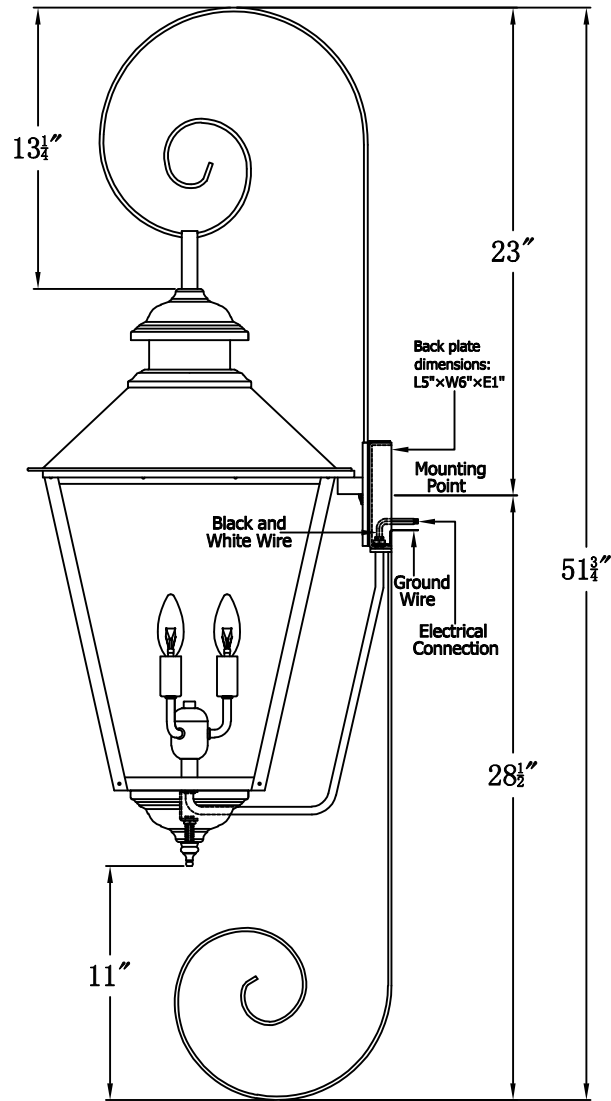

**ADAM STREET 43 Electric With Top Scroll And Reverse Bottom Scroll
(AS-43E TS11/RBS4)**

The CopperSmith

Product Description	Drawing Description	<u>9152 Hard Drive</u> Foley Alabama 36536
Sockets:3-E12 Candelabra	REV:A/0	SKU Number:AS-43E
Watts:3-60W	Date:07/20/2021	Product Name:Adam Street 43 Electric
	Drawing by:Jason Huang	