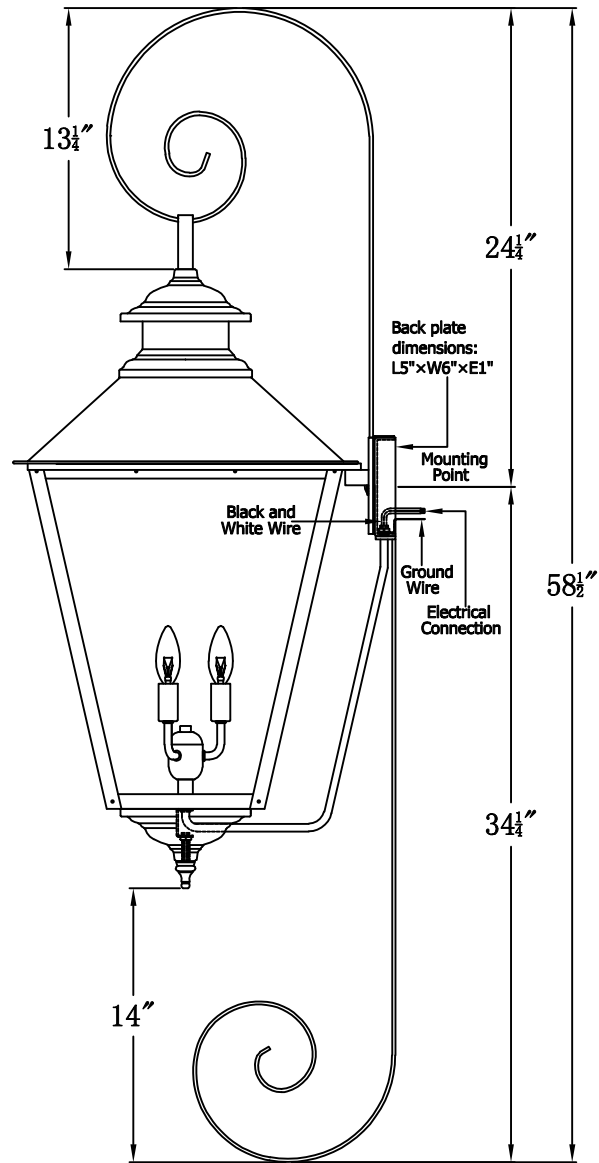

ADAM STREET 44 Electric With Top Scroll And Reverse Bottom Scroll  
(AS-44E TS15/RBS5 )

The CopperSmith

Product Description	Drawing Description	9152 Hard Drive Foley Alabama 36536
Sockets:3-E12 Candelabra	REV:A/0	
Watts:3-60W	Date:07/23/2021	SKU Number:AS-44E
	Drawing by:Jason Huang	Product Name:Adam Street 44 Electric