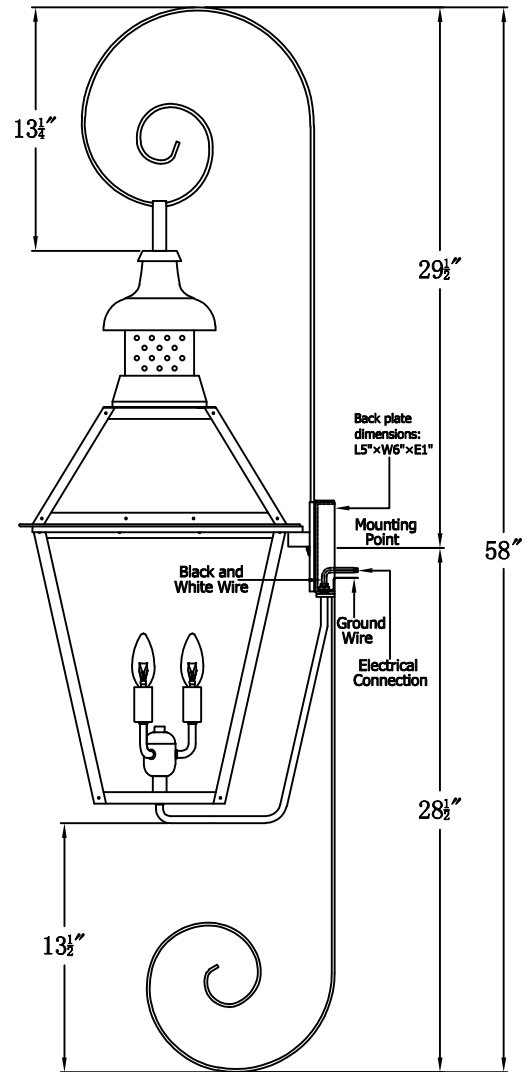

PEBBLE HILL 29 Electric With Top Scroll And Reverse Bottom Scroll  
(PH-29E TS13/RBS4 )

The CopperSmith

Product Description	Drawing Description	9152 Hard Drive Foley Alabama 36536
Sockets:3-E12 Candelabra	REV:A/0	
Watts:3-60W	Date:08/26/2021	SKU Number:PH-29E
	Drawing by:Jason Huang	Product Name:Pebble Hill 29 Electric