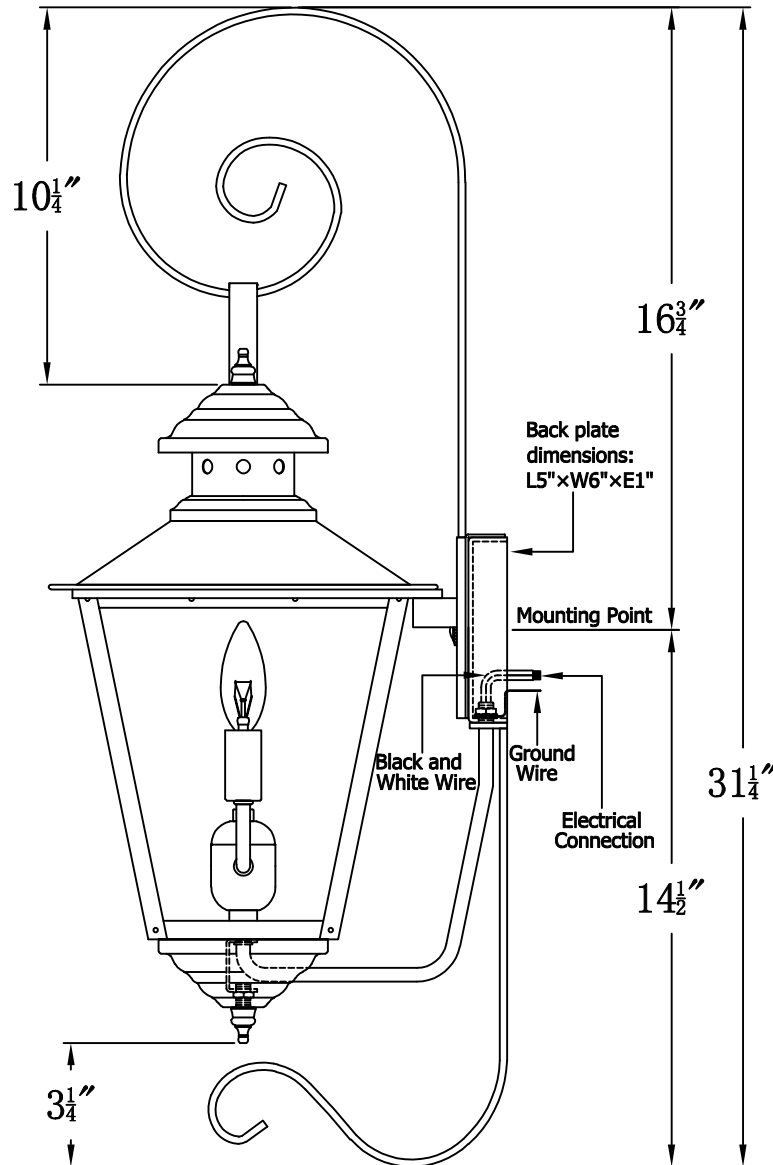

ADAM STREET 41 Electric With Top Scroll And Bottom Farmhouse Hook (AS-41E TS3/BFH2)

The CopperSmith

Product Description	Drawing Description	<u>9152 Hard Drive</u>
Sockets:2-E12 Candelabra	REV:A/0	Foley Alabama 36536
Watts:2-60W	Date:06/16/2021	SKU Number:AS-41E
	Drawing by:Jason Huang	Product Name:Adam Street 41 Electric