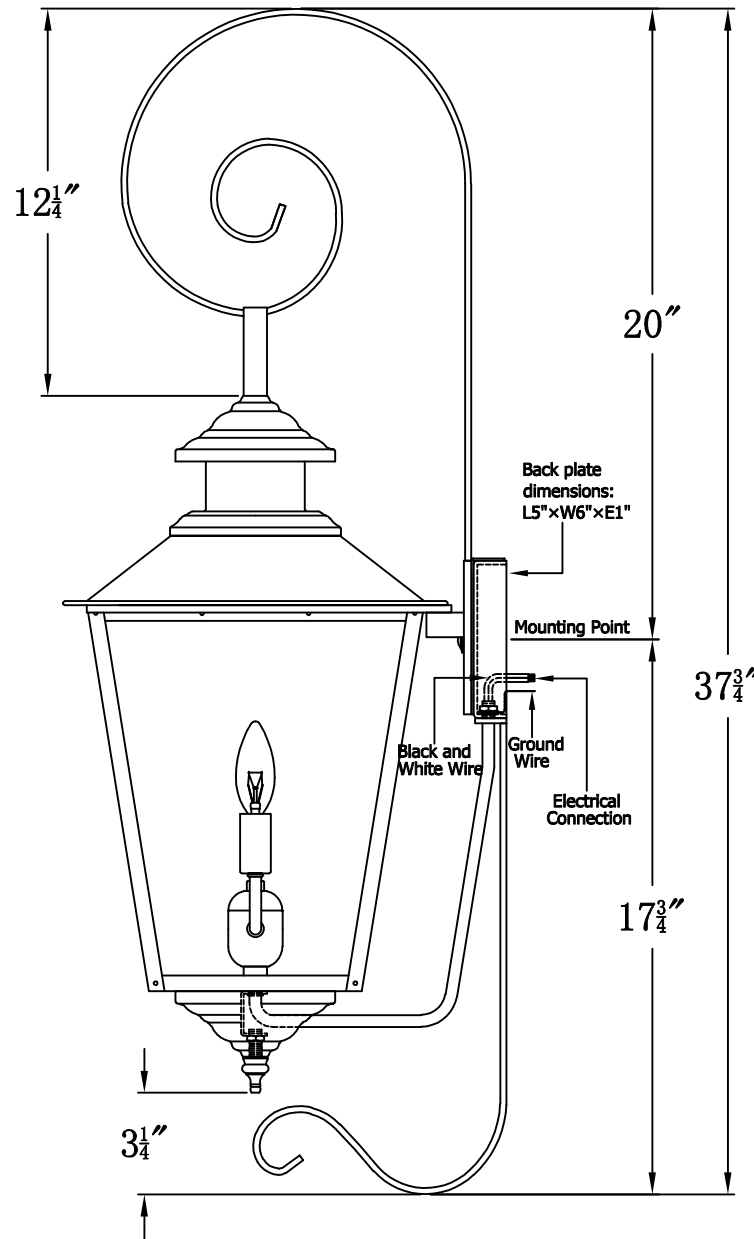

ADAM STREET 42 Electric With Top Scroll And Bottom Farmhouse Hook (AS-42E TS7/BFH5)

The CopperSmith		
Product Description	Drawing Description	9152 Hard Drive
Sockets:2-E12 Candelabra	REV:A/0	Foley Alabama 36536
Watts:2-60W	Date:07/06/2021	SKU Number:AS-42E
	Drawing by:Jason Huang	Product Name:Adam Street 42 Electric