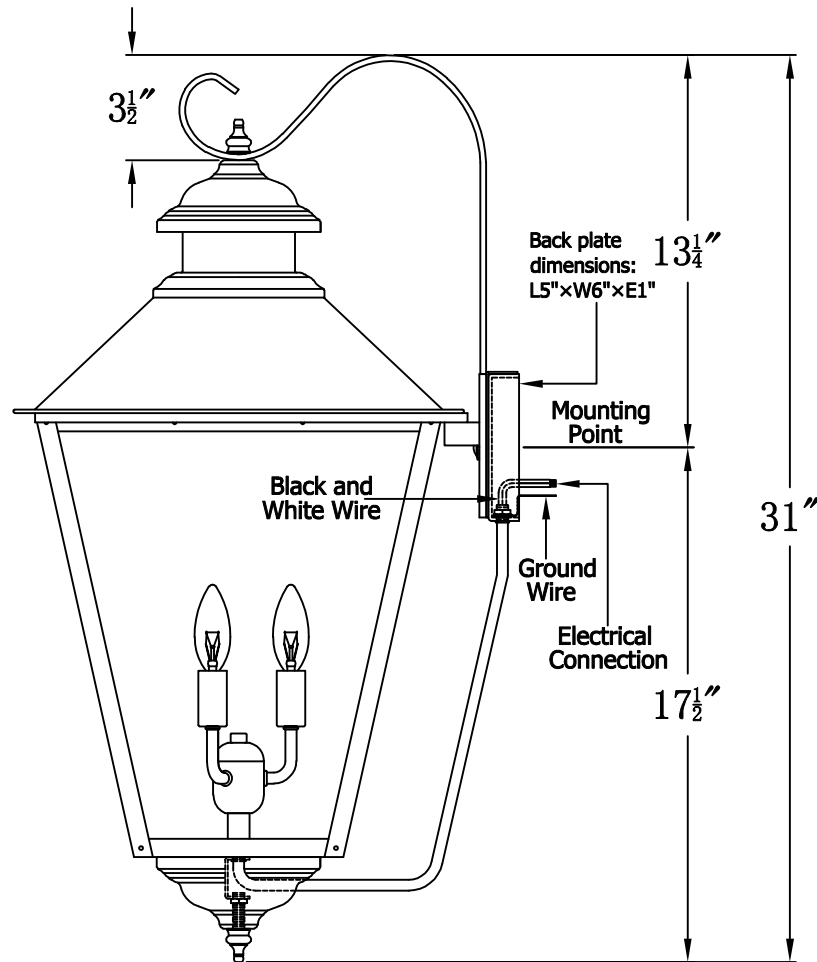

ADAM STREET 43 Electric With Farm House Hook  
(AS-43E FH9 )

The CopperSmith

Product Description	Drawing Description	9152 Hard Drive Foley Alabama 36536
Sockets:3-E12 Candelabra	REV:A/0	
Watts:3-60W	Date:07/20/2021	SKU Number:AS-43E
	Drawing by:Jason Huang	Product Name:Adam Street 43 Electric