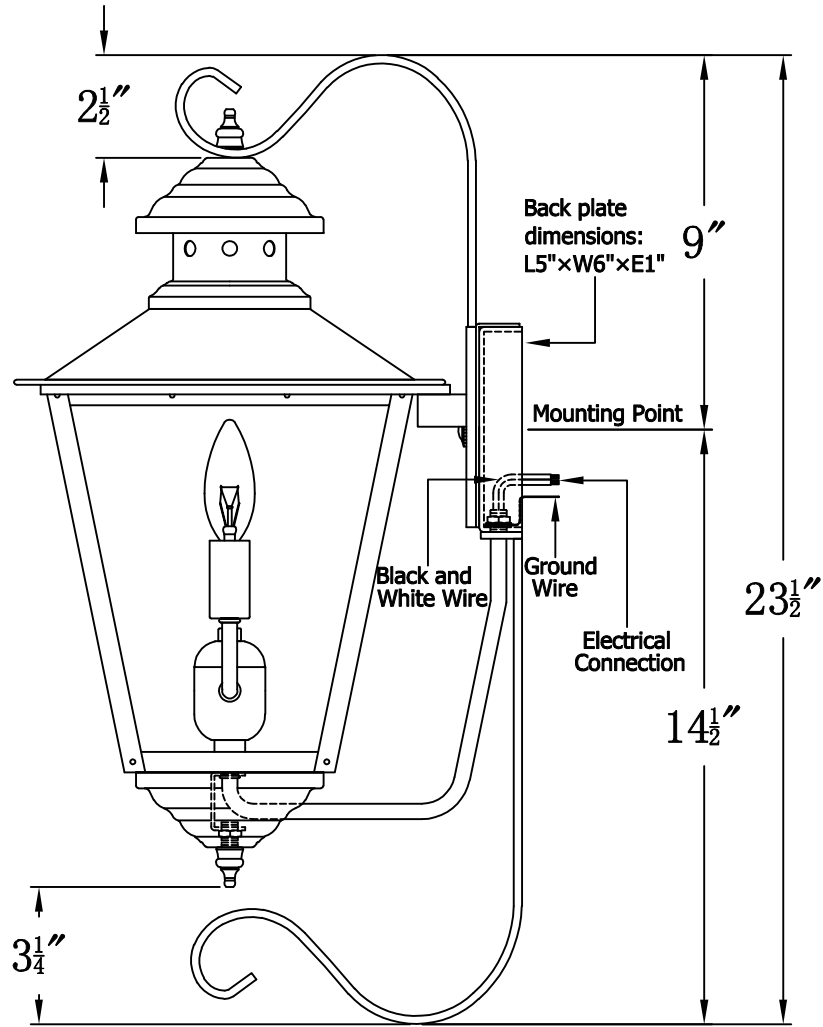

**ADAM STREET 41 Electric With Top And Bottom Farmhouse Hook  
(AS-41E FH3/BFH2 )**

**The CopperSmith**

Product Description	Drawing Description	9152 Hard Drive Foley Alabama 36536
Sockets:2-E12 Candelabra	REV:A/0	
Watts:2-60W	Date:06/16/2021	SKU Number:AS-41E
	Drawing by:Jason Huang	Product Name:Adam Street 41 Electric