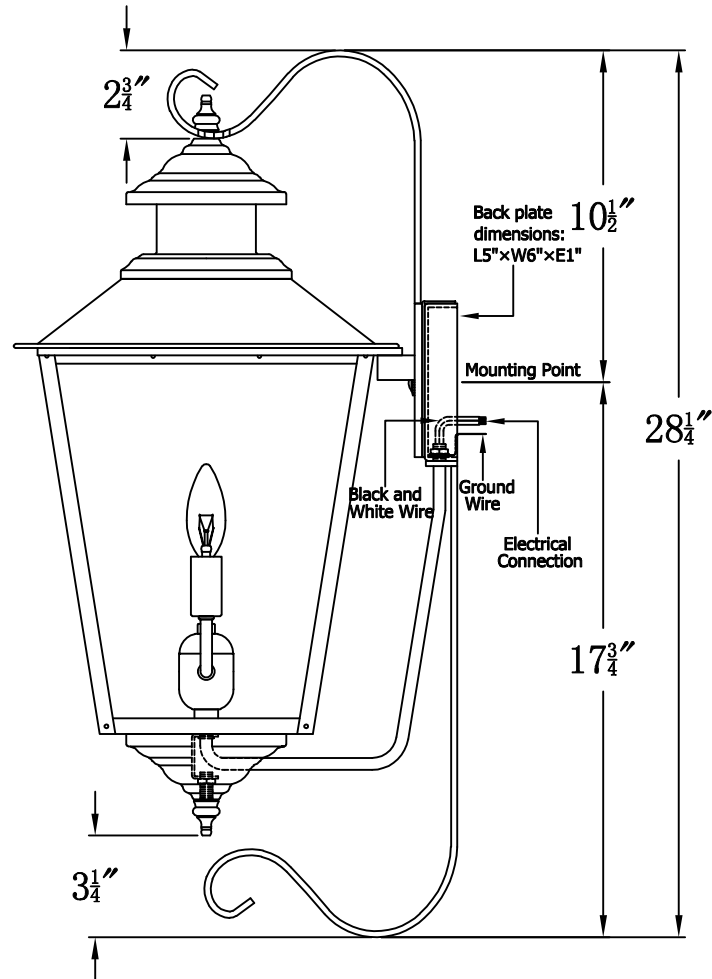

ADAM STREET 42 Electric With Top And Bottom Farmhouse Hook
(AS-42E FH6/BFH5)

The CopperSmith

Product Description	Drawing Description	9152 Hard Drive Foley Alabama 36536
Sockets:2-E12 Candelabra	REV:A/0	
Watts:2-60W	Date:07/12/2021	SKU Number:AS-42E
	Drawing by:Jason Huang	Product Name:Adam Street 42 Electric