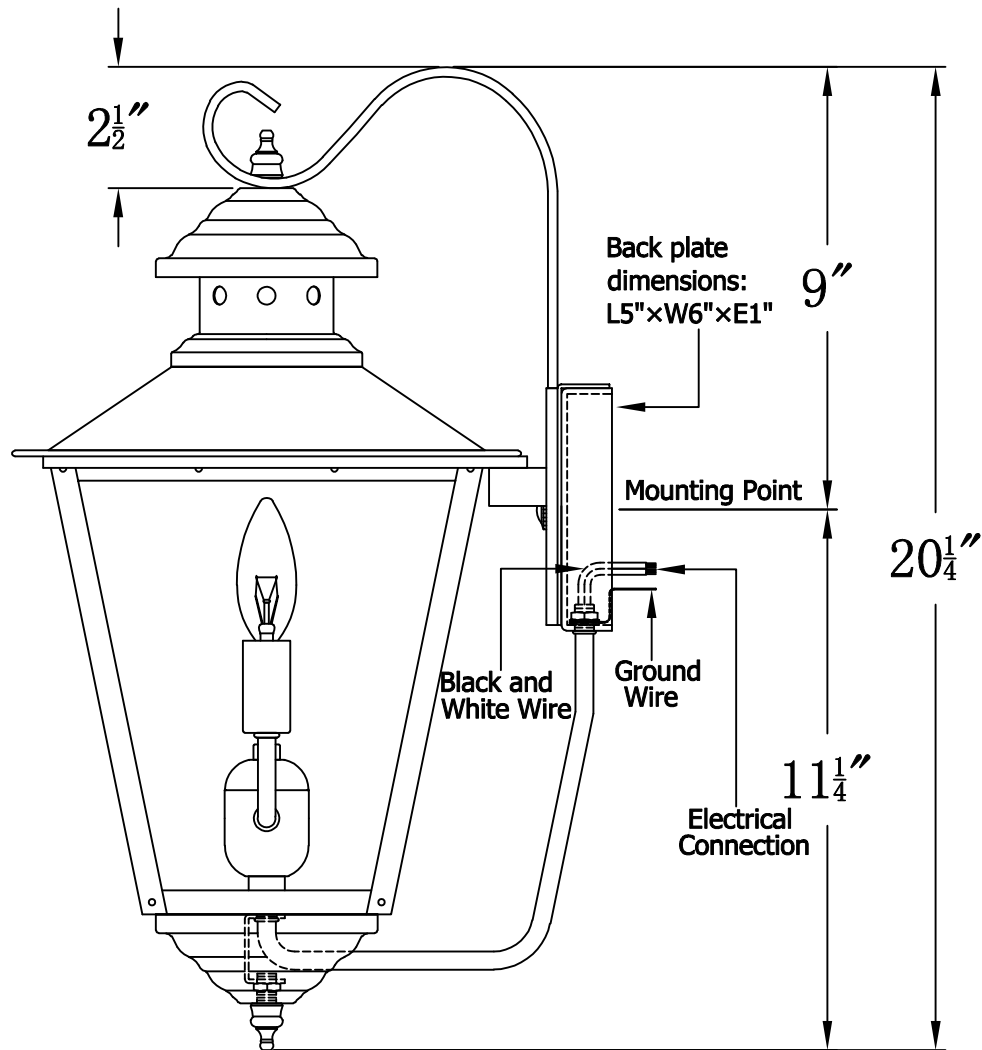

ADAM STREET 41 Electric With Farm House Hook (AS-41E FH3)

The CopperSmith

Product Description	Drawing Description	<u>9152 Hard Drive</u> Foley Alabama 36536
Sockets:2-E12 Candelabra	REV:A/0	
Watts:2-60W	Date:06/16/2021	SKU Number:AS-41E
	Drawing by:Jason Huang	Product Name:Adam Street 41 Electric