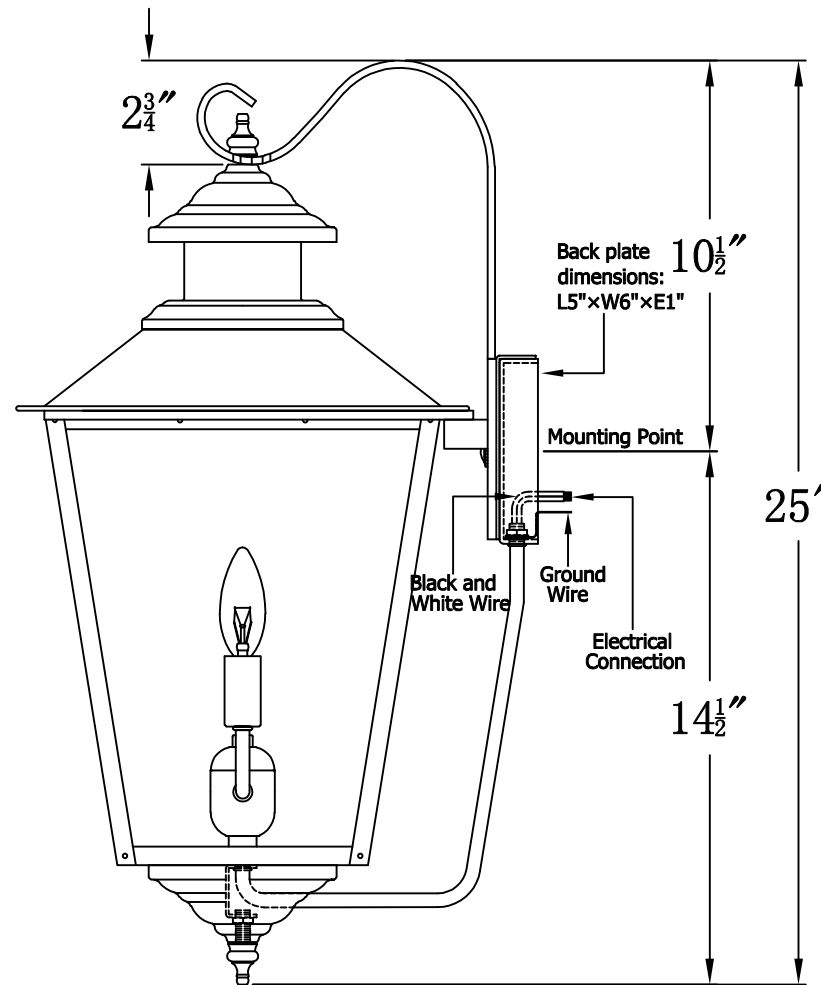

ADAM STREET 42 Electric With Farm House Hook
(AS-42E FH6)

The CopperSmith

Product Description	Drawing Description	9152 Hard Drive Foley Alabama 36536
Sockets:2-E12 Candelabra	REV:A/0	
Watts:2-60W	Date:07/12/2021	SKU Number:AS-42E
	Drawing by:Jason Huang	Product Name:Adam Street 42 Electric