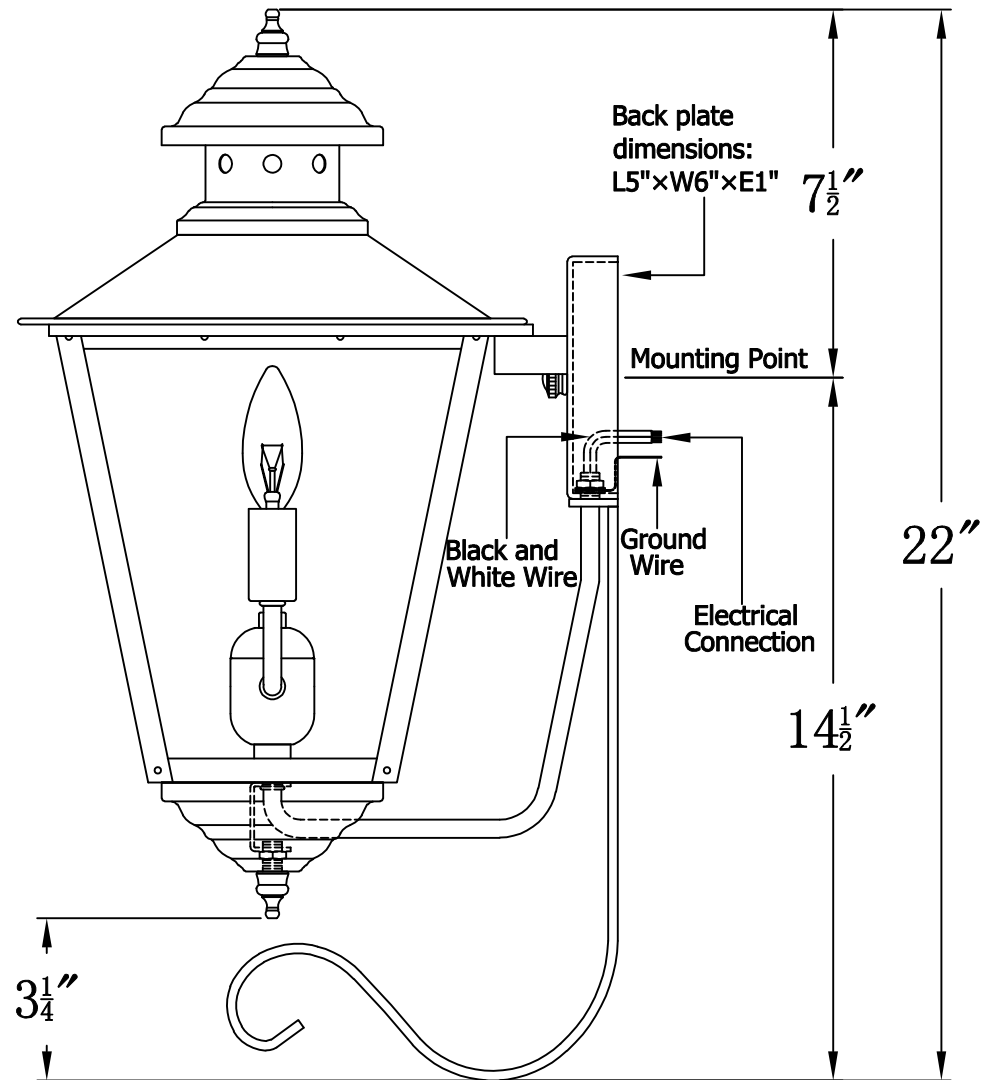

# ADAM STREET 41 Electric With Bottom Farmhouse Hook (AS-41E BFH2 )

## The CopperSmith

Product Description	Drawing Description	<u>9152 Hard Drive</u>
Sockets:2-E12 Candelabra	REV:A/0	Foley Alabama 36536
Watts:2-60W	Date:06/16/2021	SKU Number:AS-41E
	Drawing by:Jason Huang	Product Name:Adam Street 41 Electric