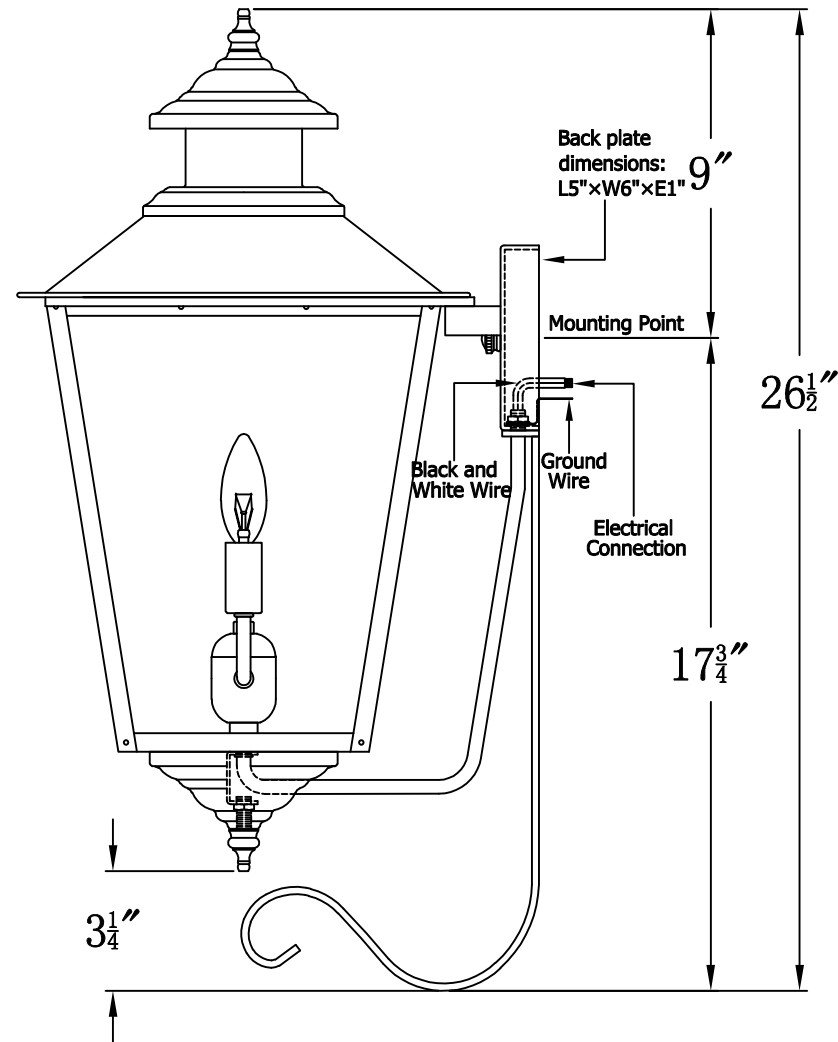

ADAM STREET 42 Electric With Bottom Farmhouse Hook (AS-42E BFH5)

The CopperSmith

Product Description	Drawing Description	<u>9152 Hard Drive</u> Foley Alabama 36536
Sockets:2-E12 Candelabra	REV:A/0	
Watts:2-60W	Date:07/12/2021	SKU Number:AS-42E
	Drawing by:Jason Huang	Product Name:Adam Street 42 Electric