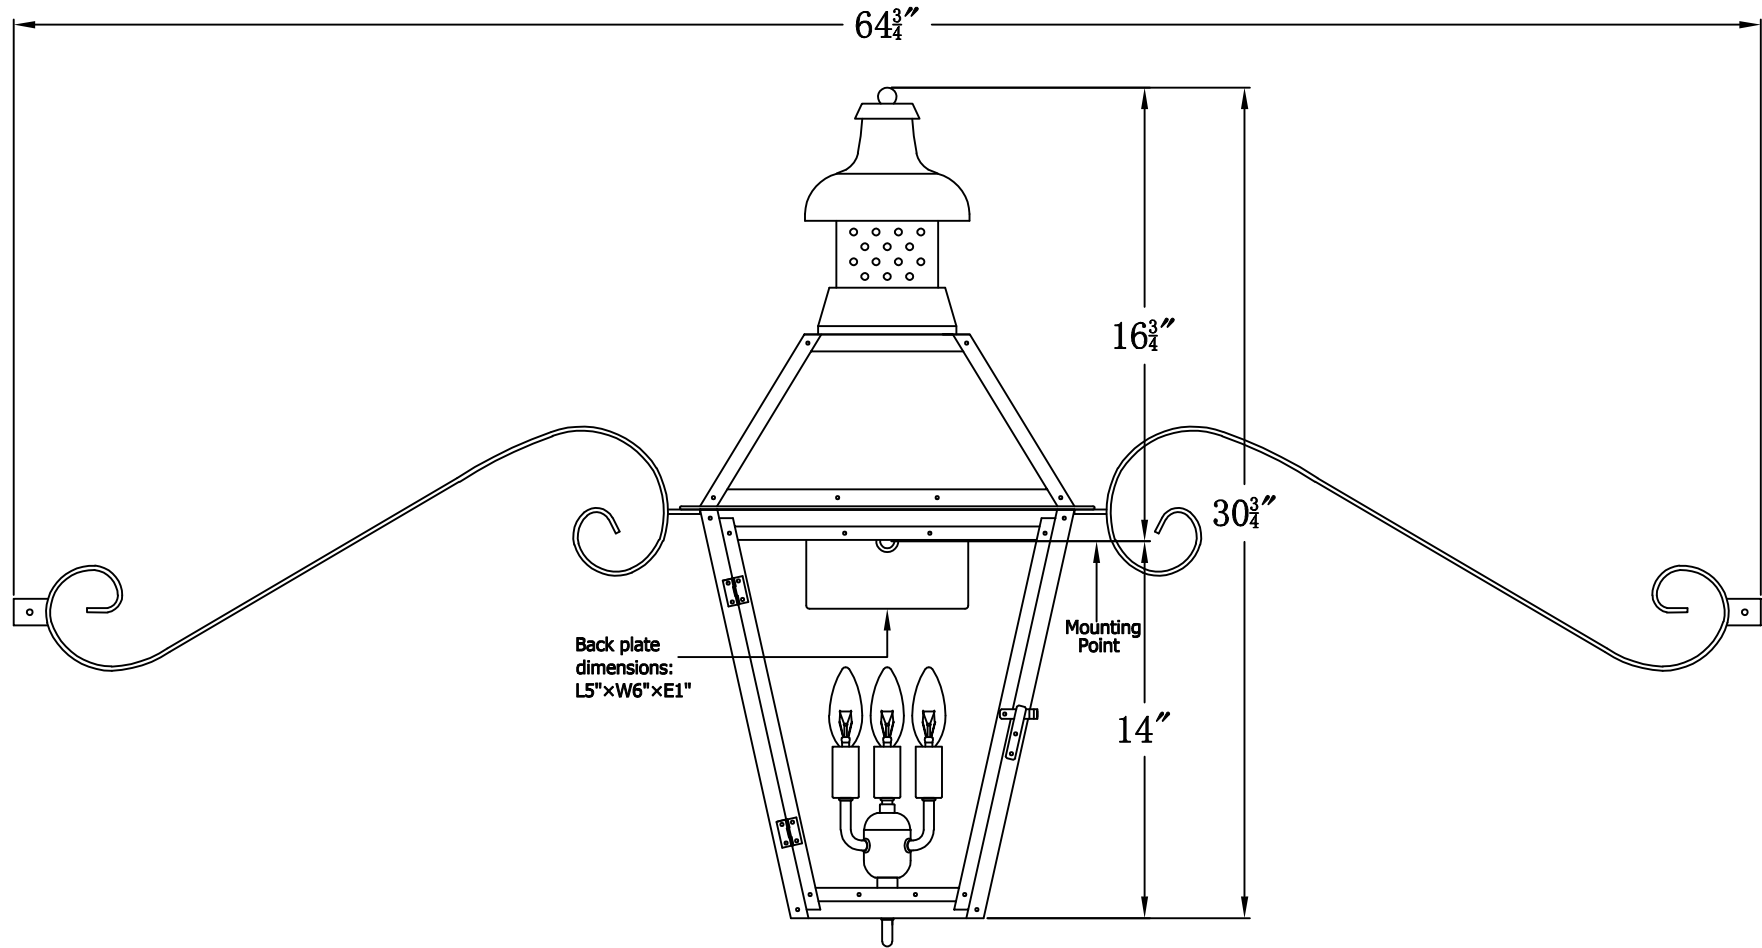

PEBBLE HILL 29 Electric With Classic Moustache  
(PH-29E CML)

The CopperSmith

Product Description	Drawing Description	9152 Hard Drive
Sockets:3-E12 Candelabra	REV:A/0	Foley Alabama 36536
Watts:3-60W	Date:08/24/2021	SKU Number:PH-29E
	Drawing by:Jason Huang	Product Name:Pebble Hill 29 Electric