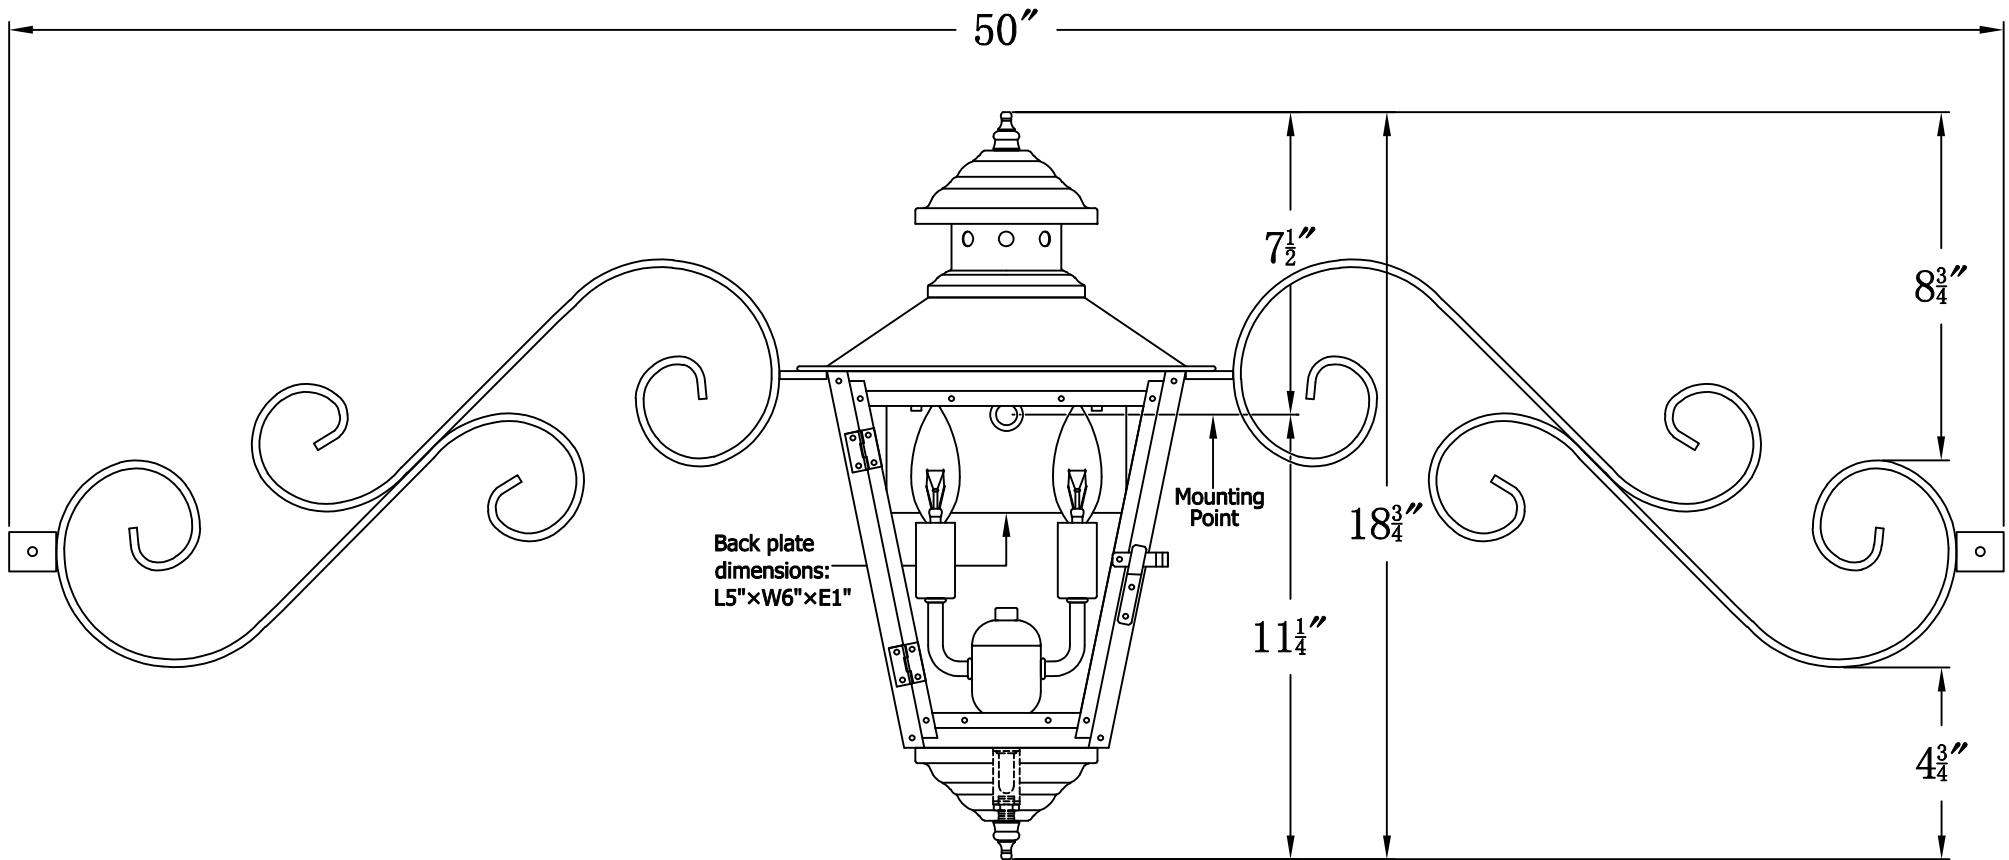

ADAM STREET 41 Electric With Dual Scroll Moustache  
(AS-41E DSMS)

The CopperSmith

Product Description	Drawing Description	9152 Hard Drive
Sockets:2-E12 Candelabra	REV:A/0	Foley Alabama 36536
Watts:2-60W	Date:06/15/2021	SKU Number:AS-41E
	Drawing by:Jason Huang	Product Name:Adam Street 41 Electric