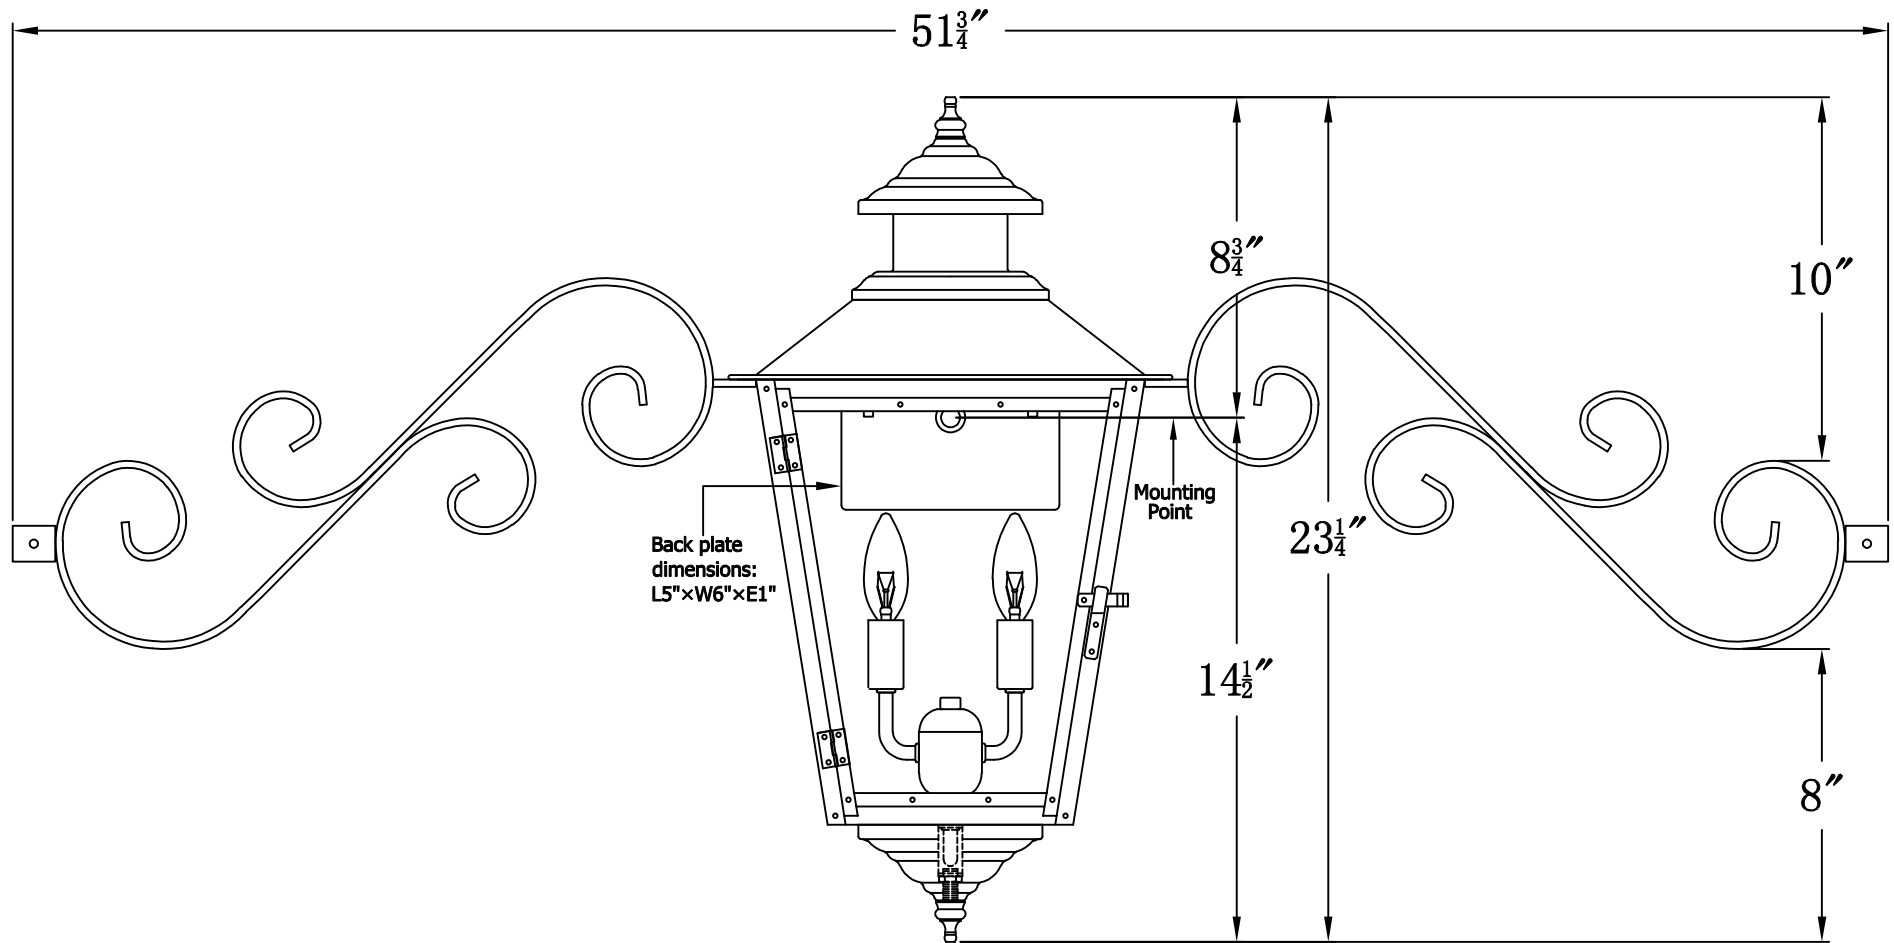

ADAM STREET 42 Electric With Classic Moustache  
(AS-42E DSMS)

The CopperSmith

Product Description	Drawing Description	9152 Hard Drive
Sockets:2-E12 Candelabra	REV:A/0	Foley Alabama 36536
Watts:2-60W	Date:07/02/2021	SKU Number:AS-42E
	Drawing by:Jason Huang	Product Name:Adam Street 42 Electric