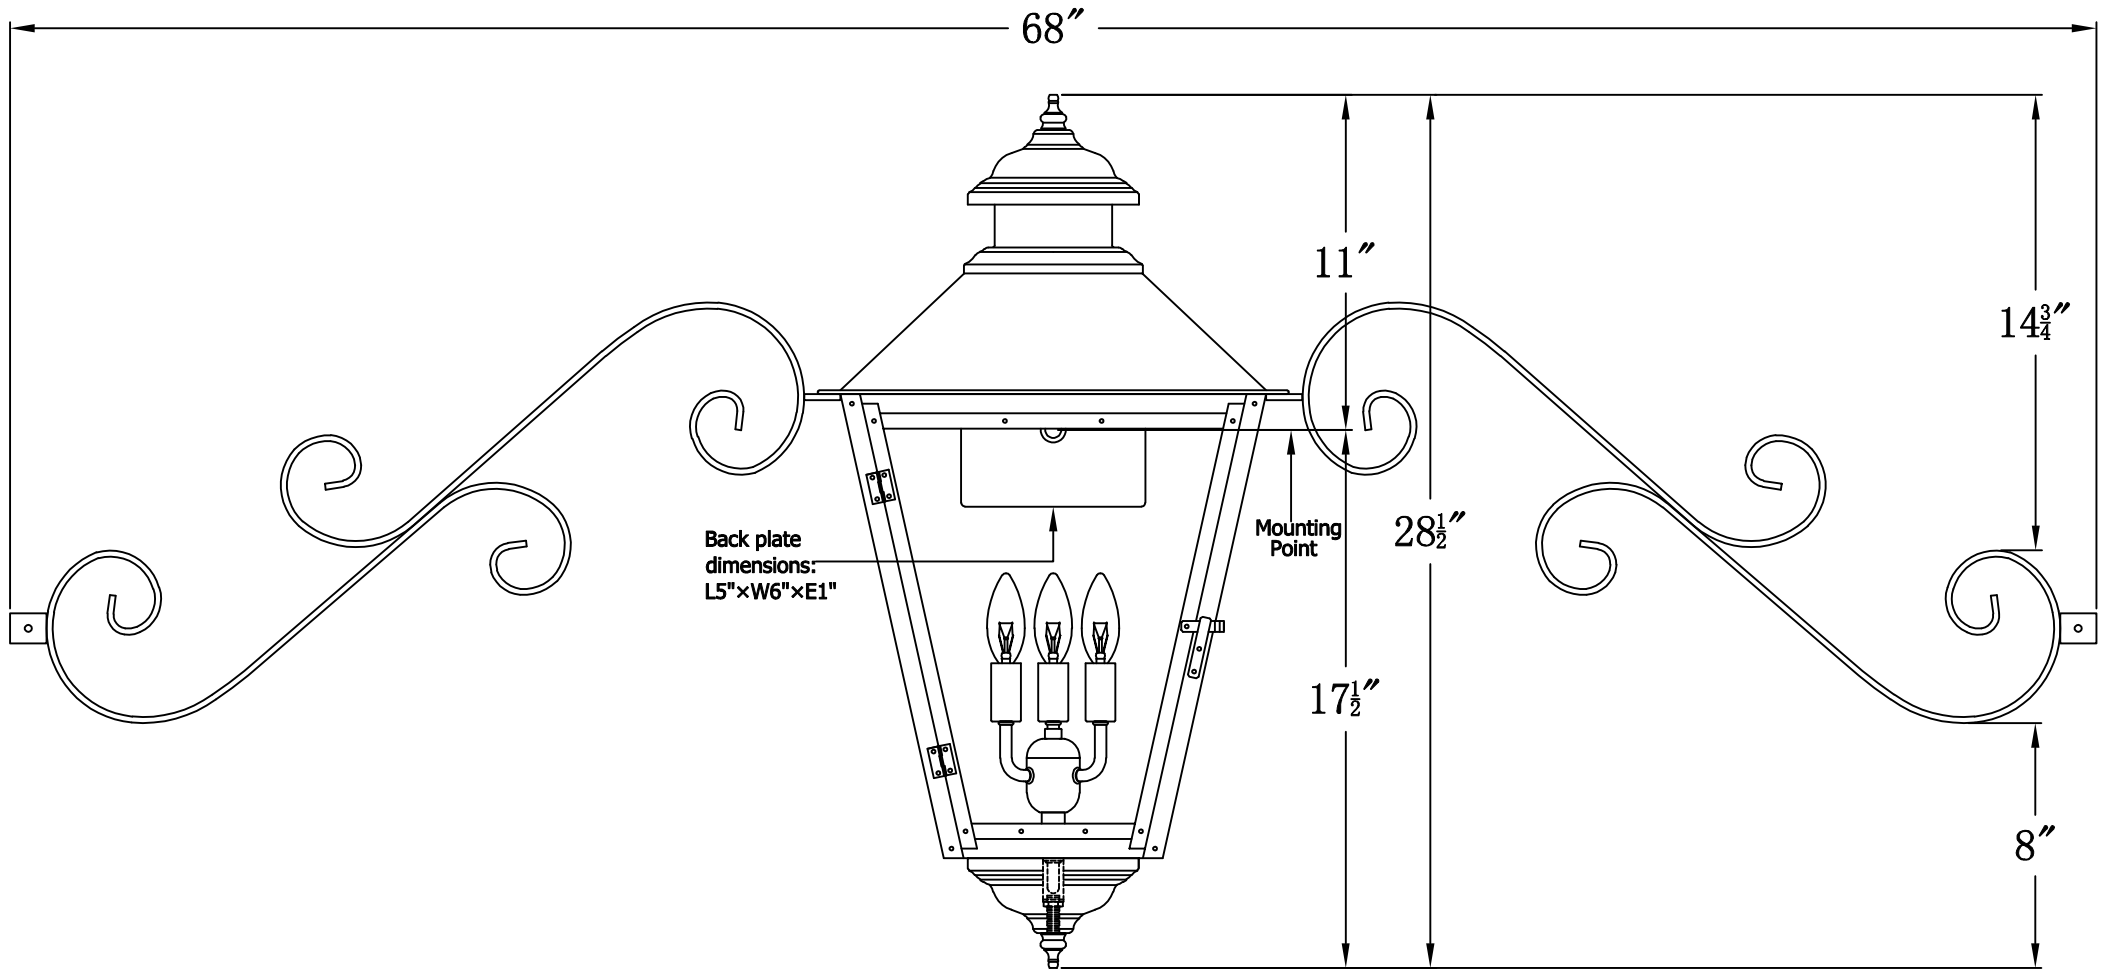

ADAM STREET 43 Electric With Dual Scroll Moustache
(AS-43E DSML)

The CopperSmith

Product Description	Drawing Description	9152 Hard Drive
Sockets:3-E12 Candelabra	REV:A/0	Foley Alabama 36536
Watts:3-60W	Date:07/17/2021	SKU Number:AS-43E
	Drawing by:Jason Huang	Product Name:Adam Street 43 Electric