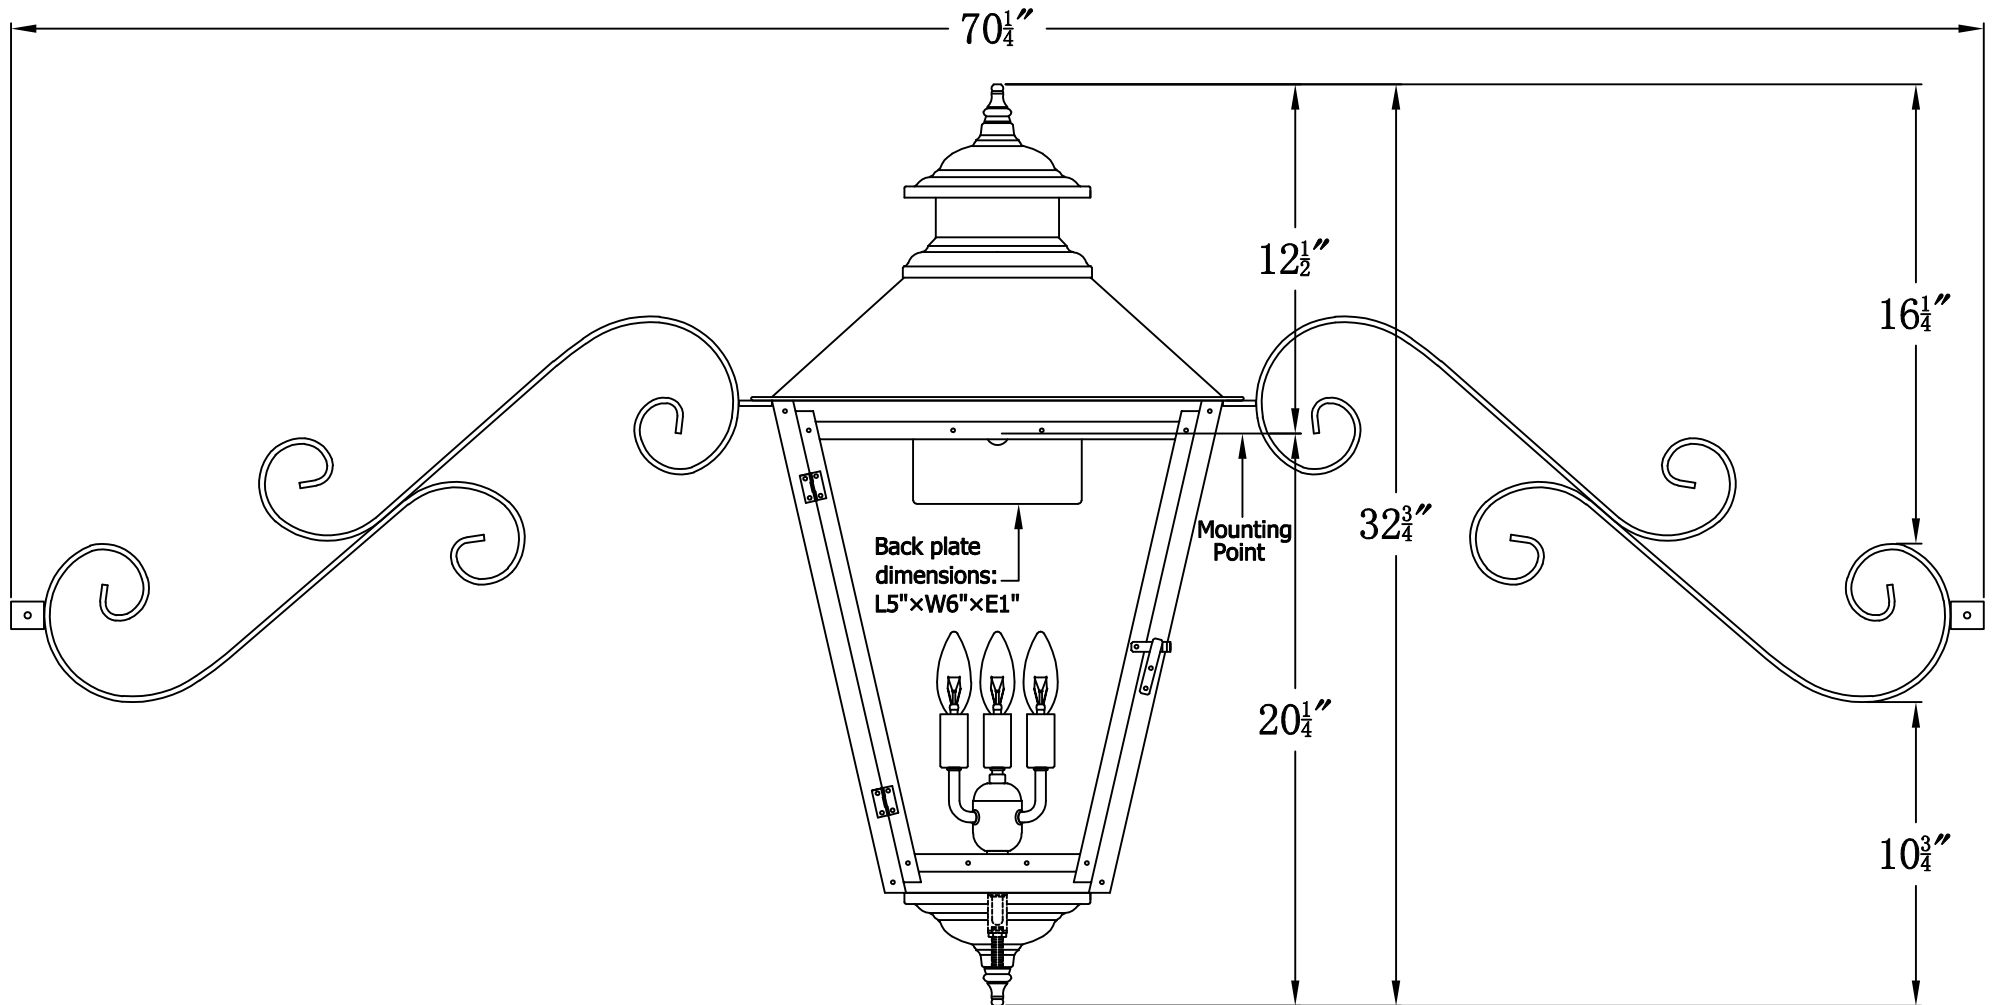

ADAM STREET 44 Electric With Dual Scroll Moustache
(AS-44E DSML)

The CopperSmith

Product Description	Drawing Description	9152 Hard Drive
Sockets:3-E12 Candelabra	REV:A/0	Foley Alabama 36536
Watts:3-60W	Date:07/21/2021	SKU Number:AS-44E
	Drawing by:Jason Huang	Product Name:Adam Street 44 Electric