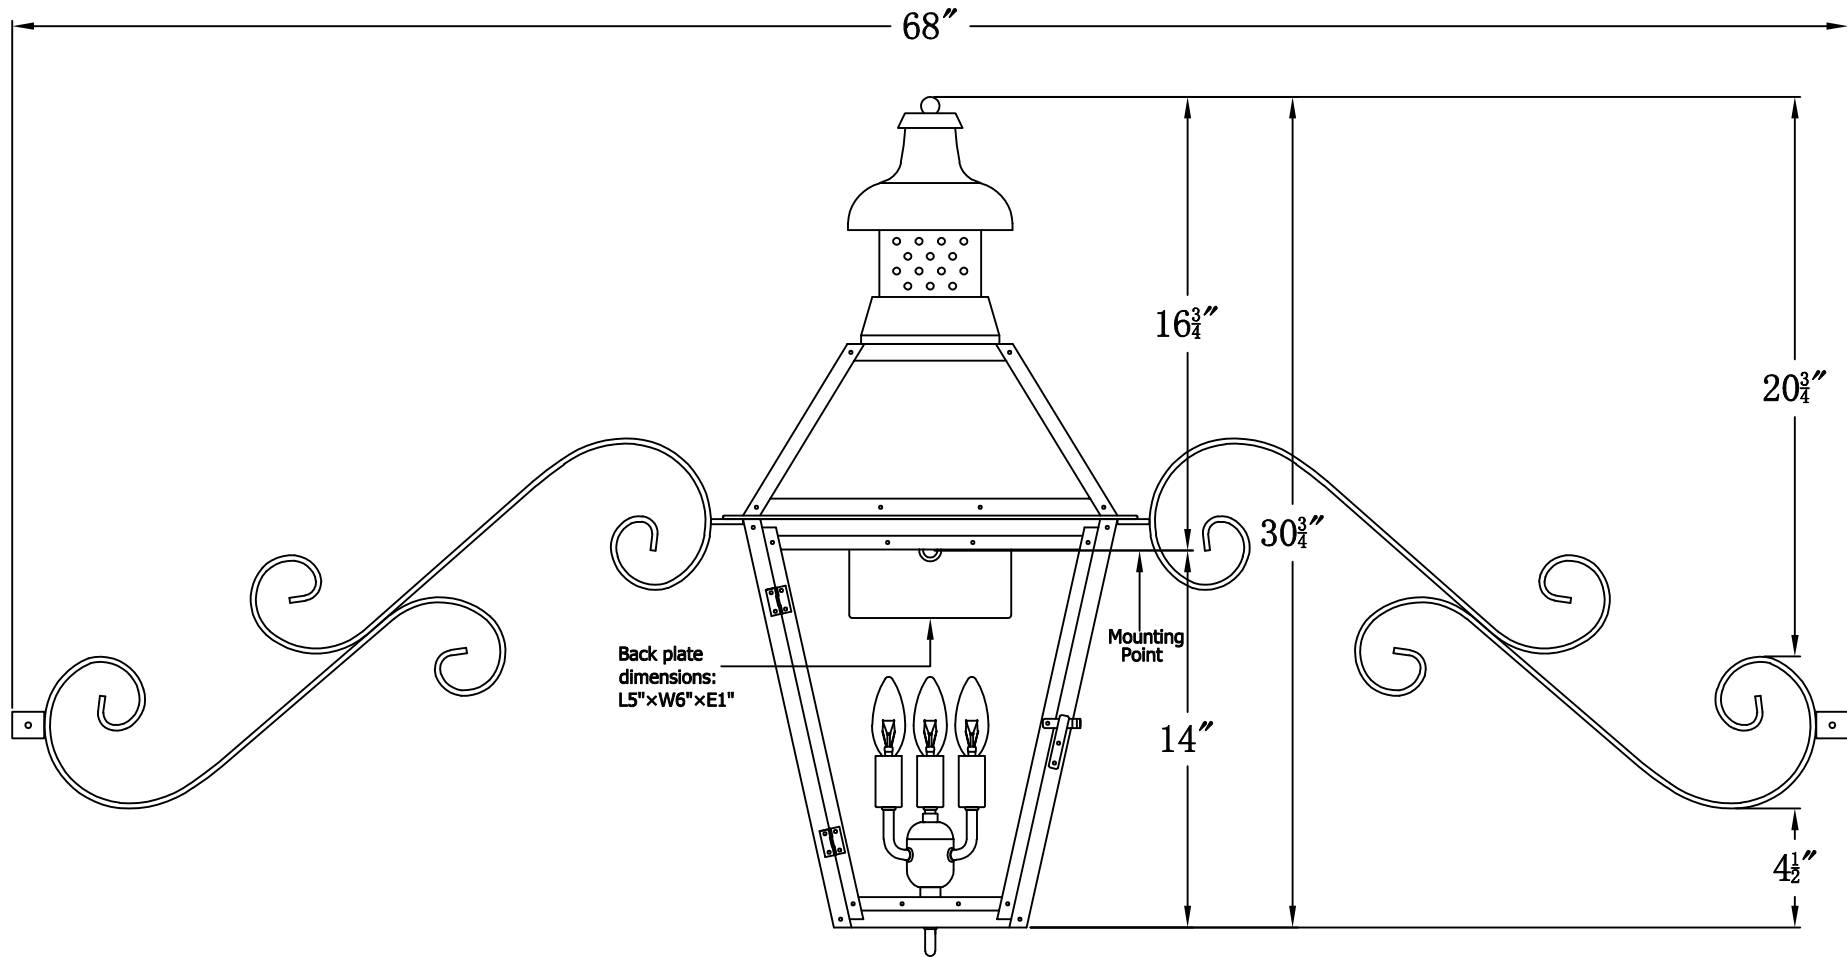

PEBBLE HILL 29 Electric With Dual Scroll Moustache
(PH-29E DSML)

The CopperSmith

Product Description	Drawing Description	9152 Hard Drive
Sockets:3-E12 Candelabra	REV:A/0	Foley Alabama 36536
Watts:3-60W	Date:08/24/2021	SKU Number:PH-29E
	Drawing by:Jason Huang	Product Name:Pebble Hill 29 Electric