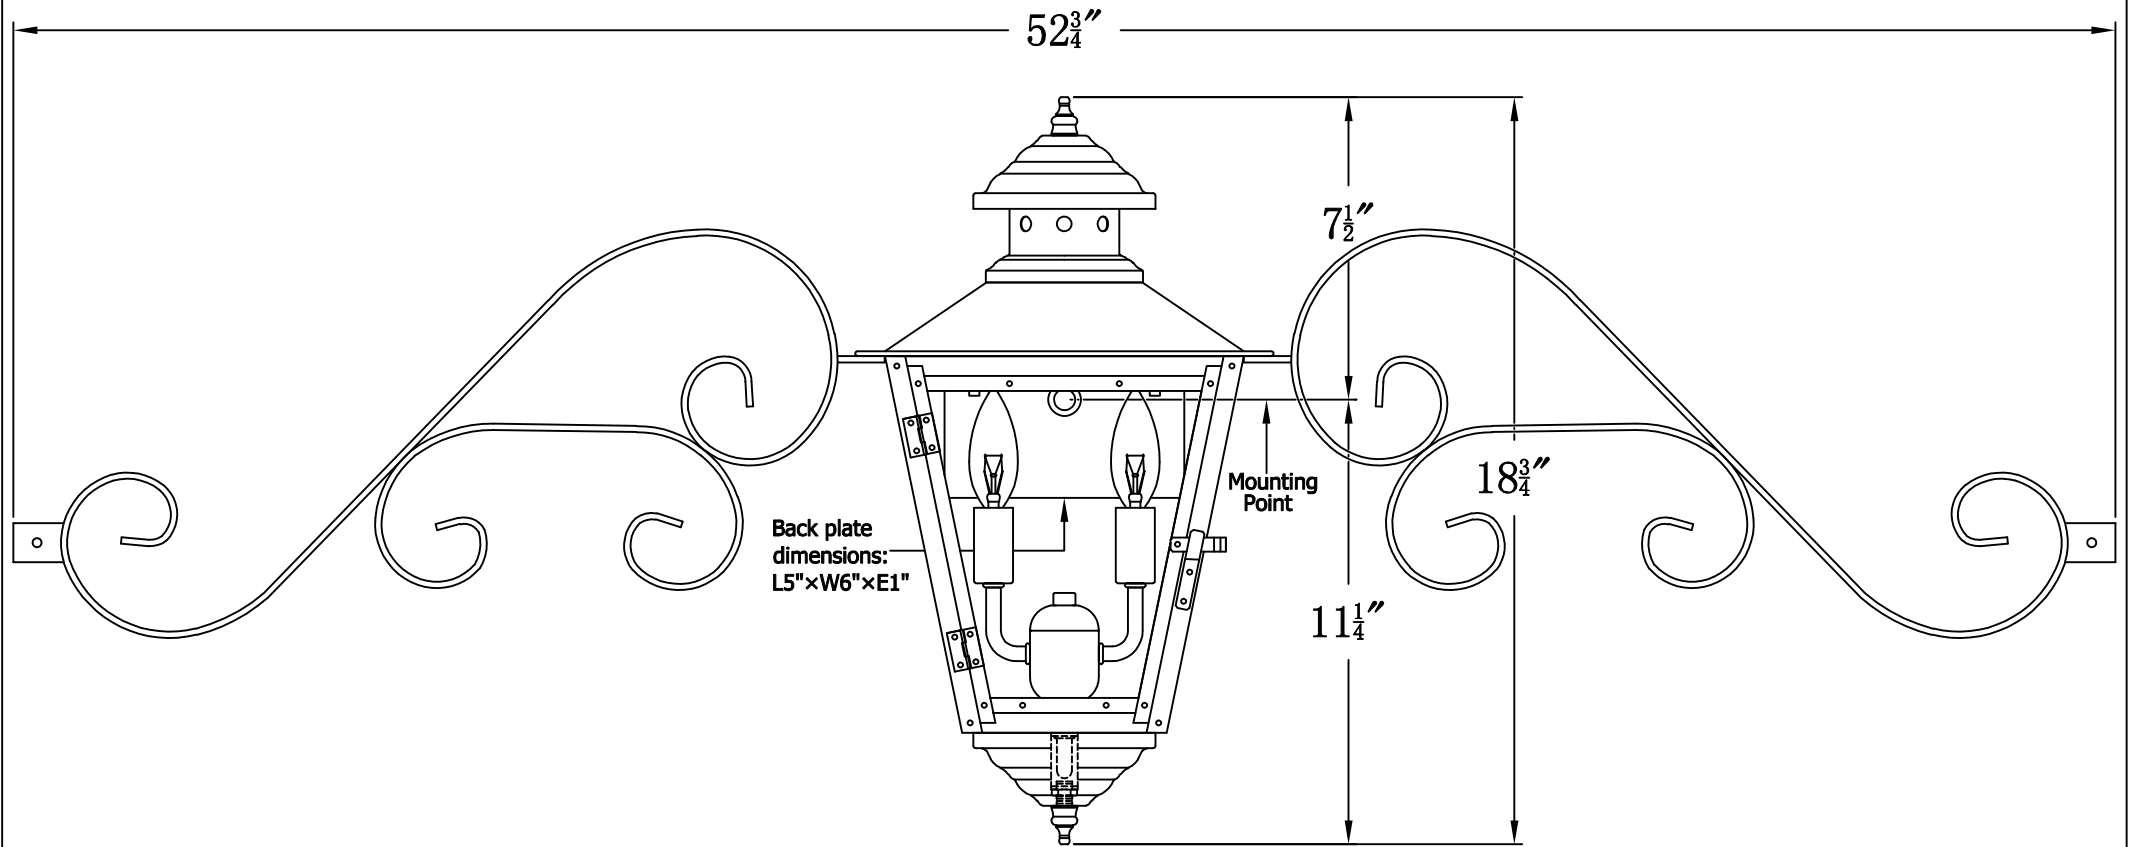

ADAM STREET 41 Electric With Fancy Moustache
(AS-41E FMS)

The CopperSmith

Product Description	Drawing Description	9152 Hard Drive
Sockets:2-E12 Candelabra	REV:A/0	Foley Alabama 36536
Watts:2-60W	Date:06/15/2021	SKU Number:AS-41E
	Drawing by:Jason Huang	Product Name:Adam Street 41 Electric