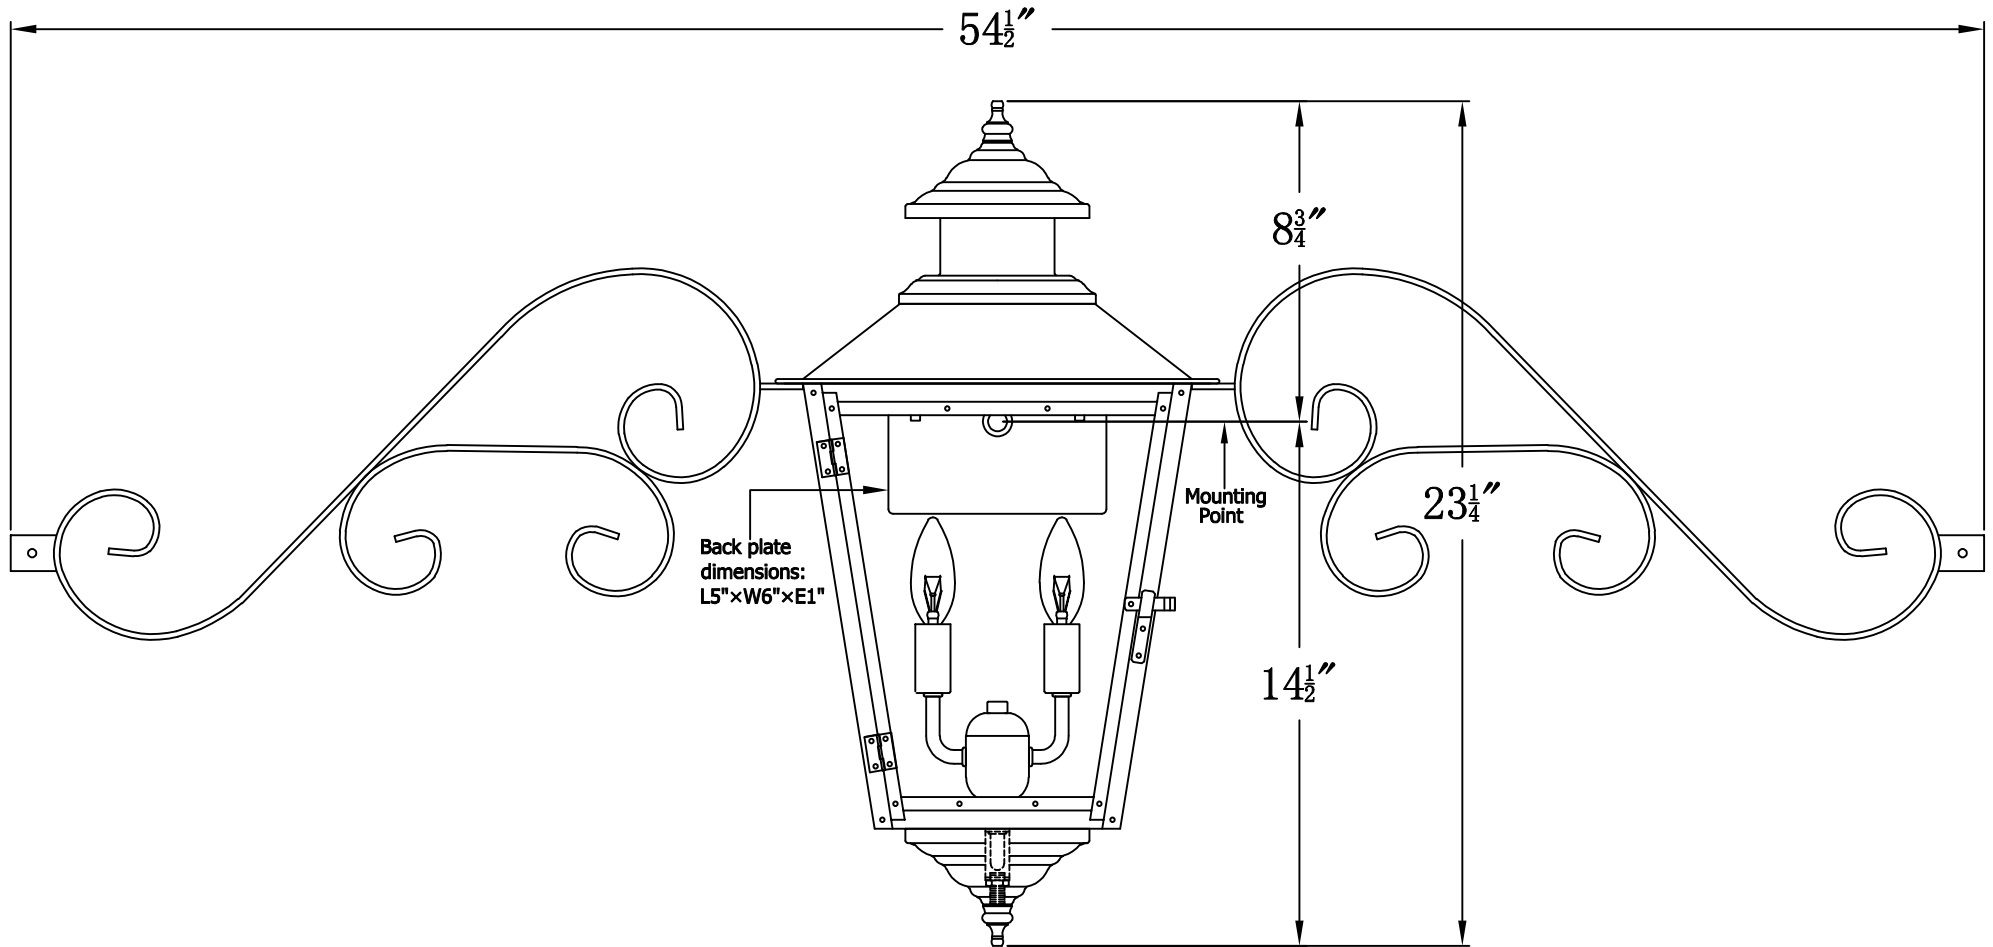

ADAM STREET 42 Electric With Classic Moustache  
(AS-42E FMS)

The CopperSmith

Product Description	Drawing Description	9152 Hard Drive
Sockets:2-E12 Candelabra	REV:A/0	Foley Alabama 36536
Watts:2-60W	Date:07/02/2021	SKU Number:AS-42E
	Drawing by:Jason Huang	Product Name:Adam Street 42 Electric