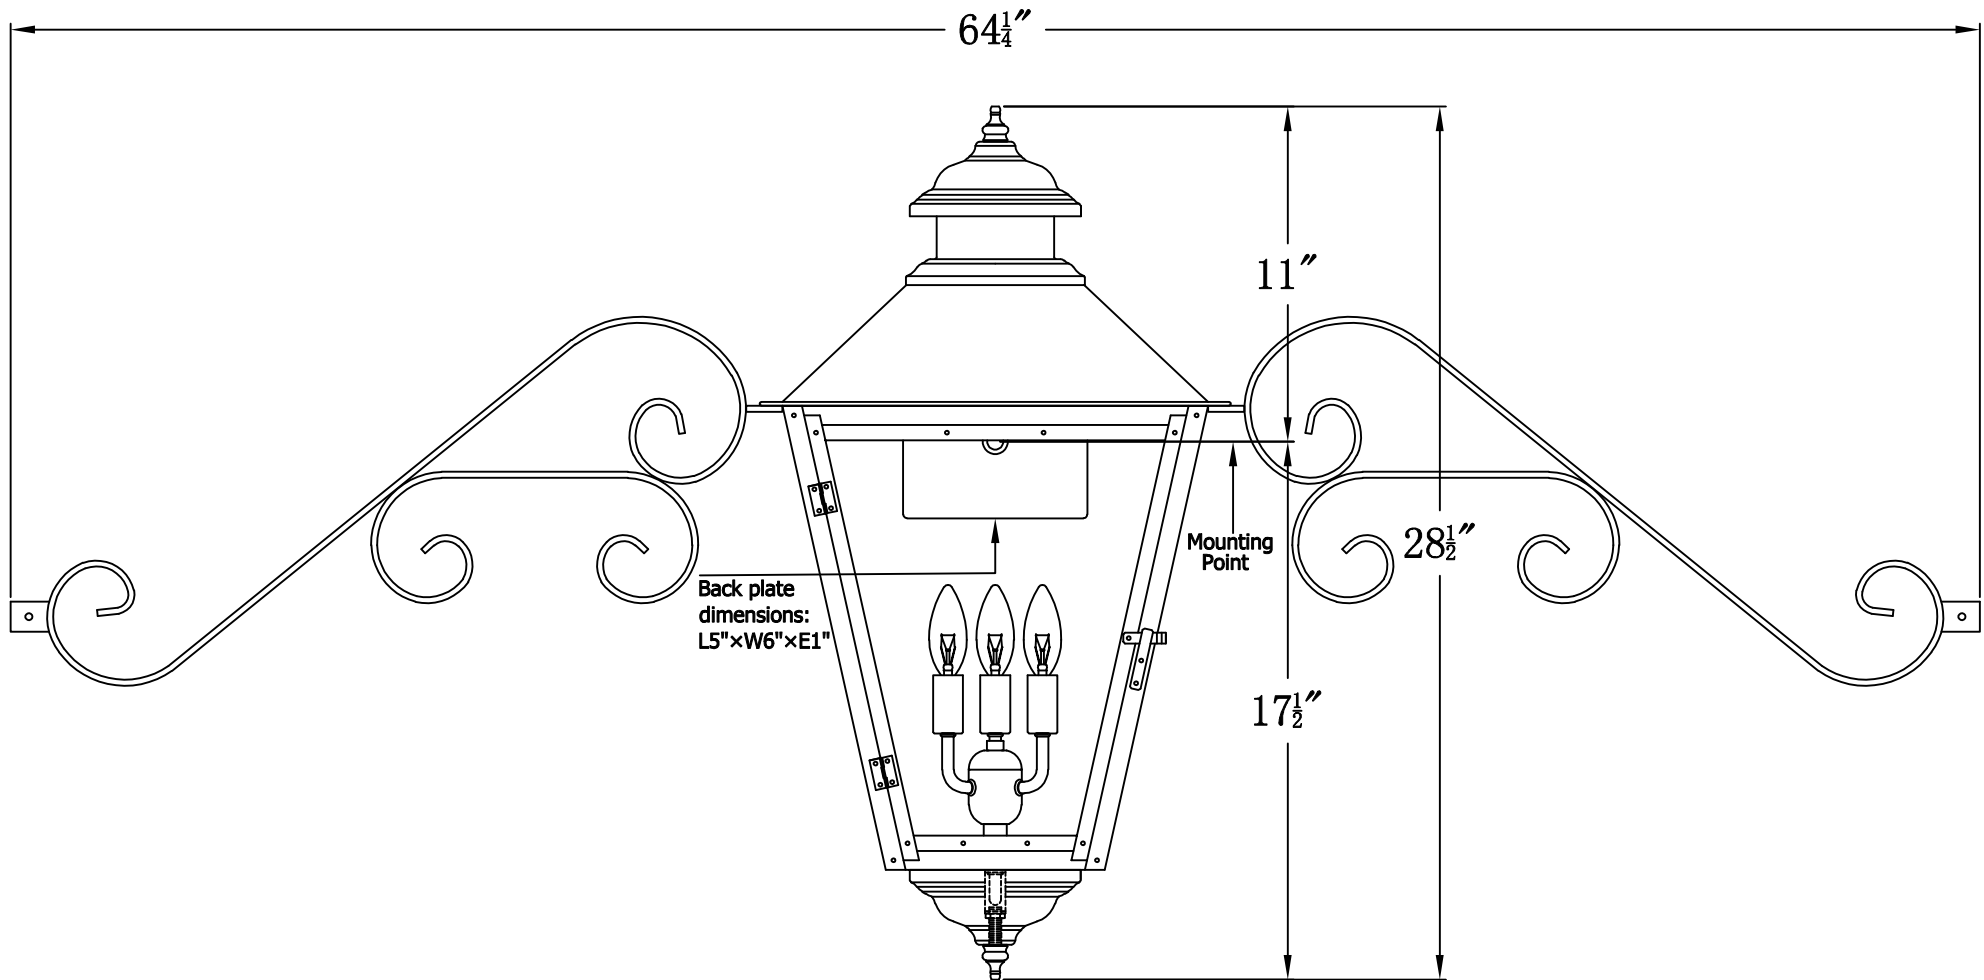

ADAM STREET 43 Electric With Fancy Moustache
(AS-43E FML)

The CopperSmith

Product Description	Drawing Description	9152 Hard Drive
Sockets:3-E12 Candelabra	REV:A/0	Foley Alabama 36536
Watts:3-60W	Date:7/17/2021	SKU Number:AS-43E
	Drawing by:Jason Huang	Product Name:Adam Street 43 Electric