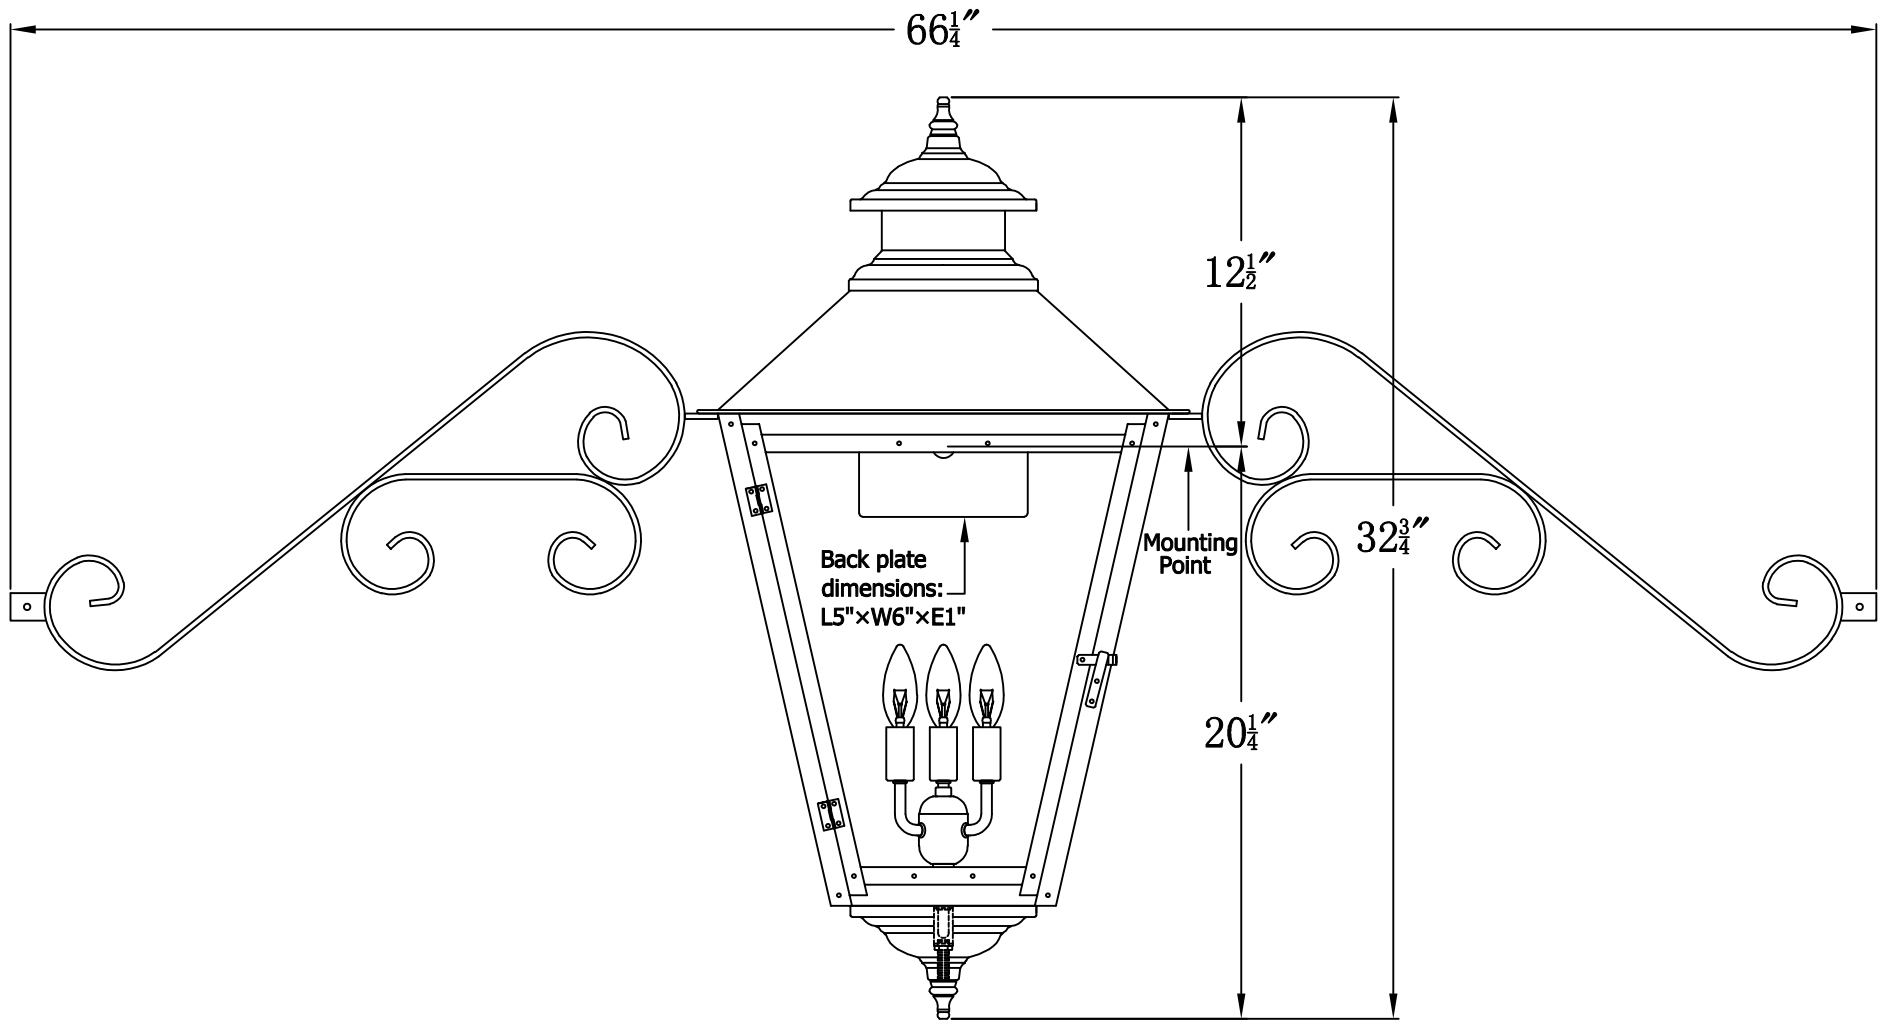

ADAM STREET 44 Electric With Fancy Moustache  
(AS-44E FML)

The CopperSmith

Product Description	Drawing Description	9152 Hard Drive
Sockets:3-E12 Candelabra	REV:A/0	Foley Alabama 36536
Watts:3-60W	Date:07/21/2021	SKU Number:AS-44E
	Drawing by:Jason Huang	Product Name:Adam Street 44 Electric