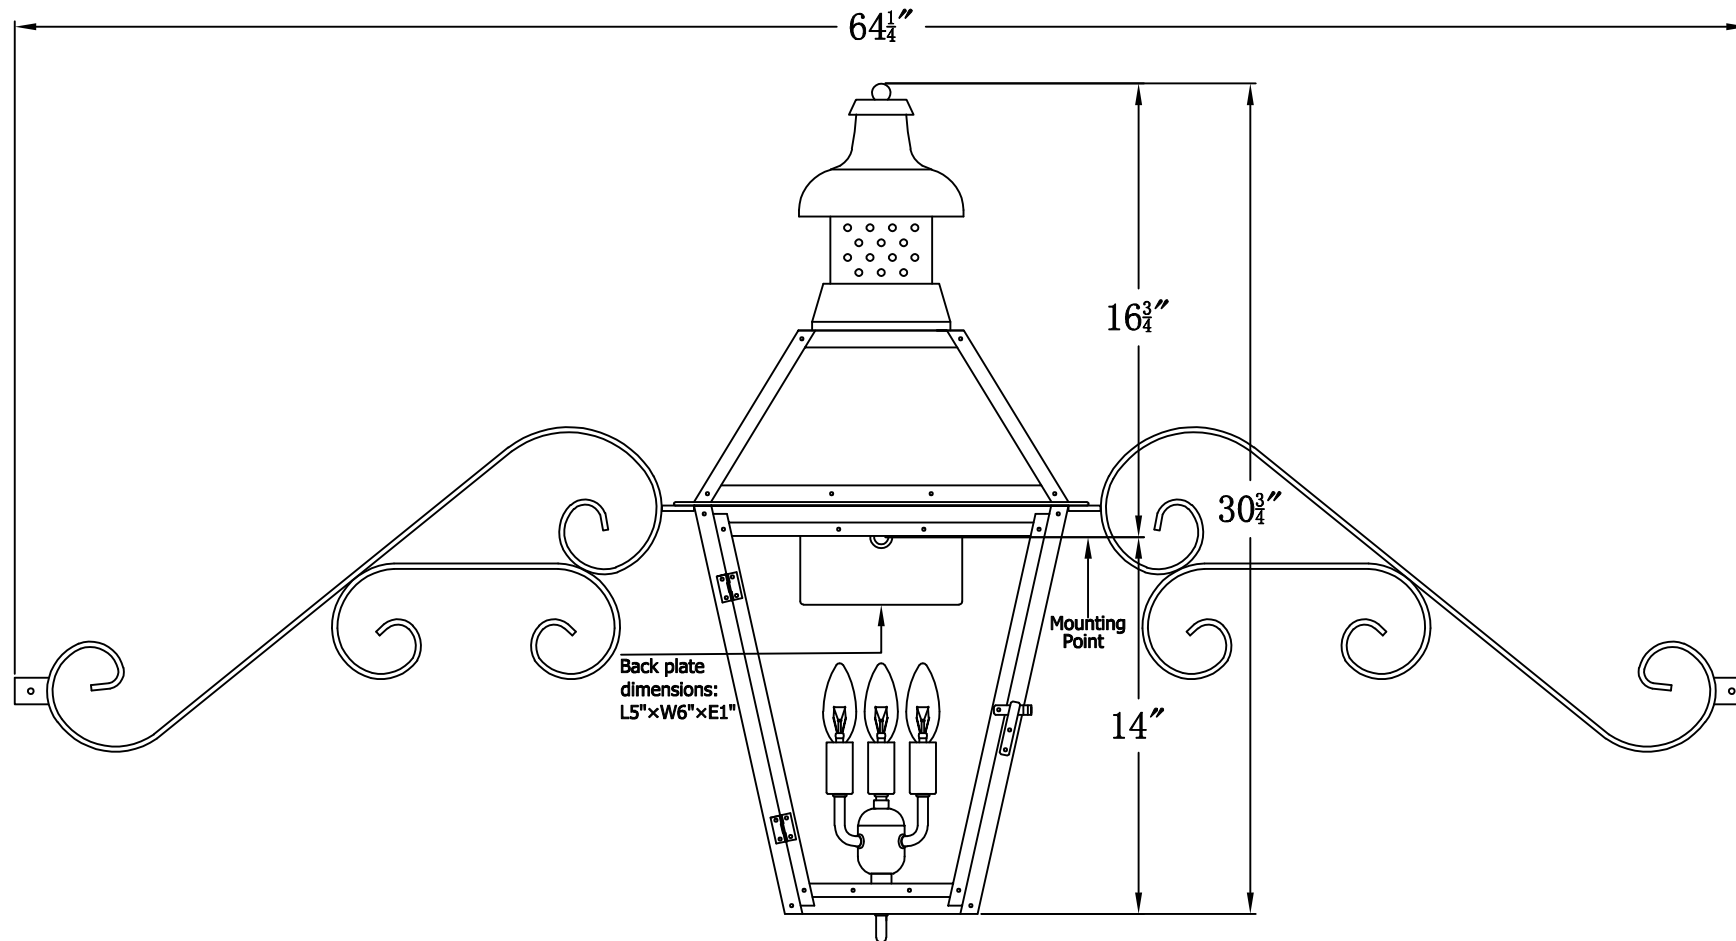

PEBBLE HILL 29 Electric With Fancy Moustache
(PH-29E FML)

The CopperSmith

Product Description	Drawing Description	9152 Hard Drive
Sockets:3-E12 Candelabra	REV:A/0	Foley Alabama 36536
Watts:3-60W	Date:08/24/2021	SKU Number:PH-29E
	Drawing by:Jason Huang	Product Name:Pebble Hill 29 Electric