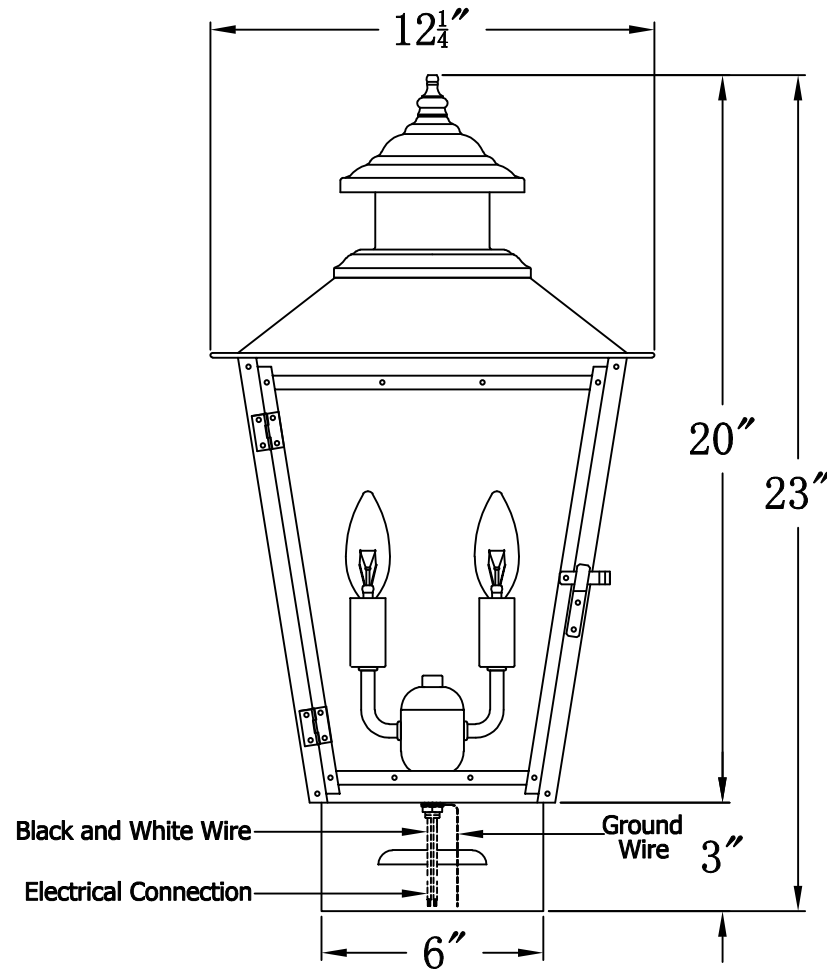

ADAM STREET 42 Electric With Copper Pier Mount
(AS-42E CPM2)

The CopperSmith

Product Description	Drawing Description	9152 Hard Drive
Sockets:2-E12 Candelabra	REV:A/0	Foley Alabama 36536
Watts:2-60W	Date:07/02/2021	SKU Number:AS-42E
	Drawing by:Jason Huang	Product Name:Adam Street 42 Electric