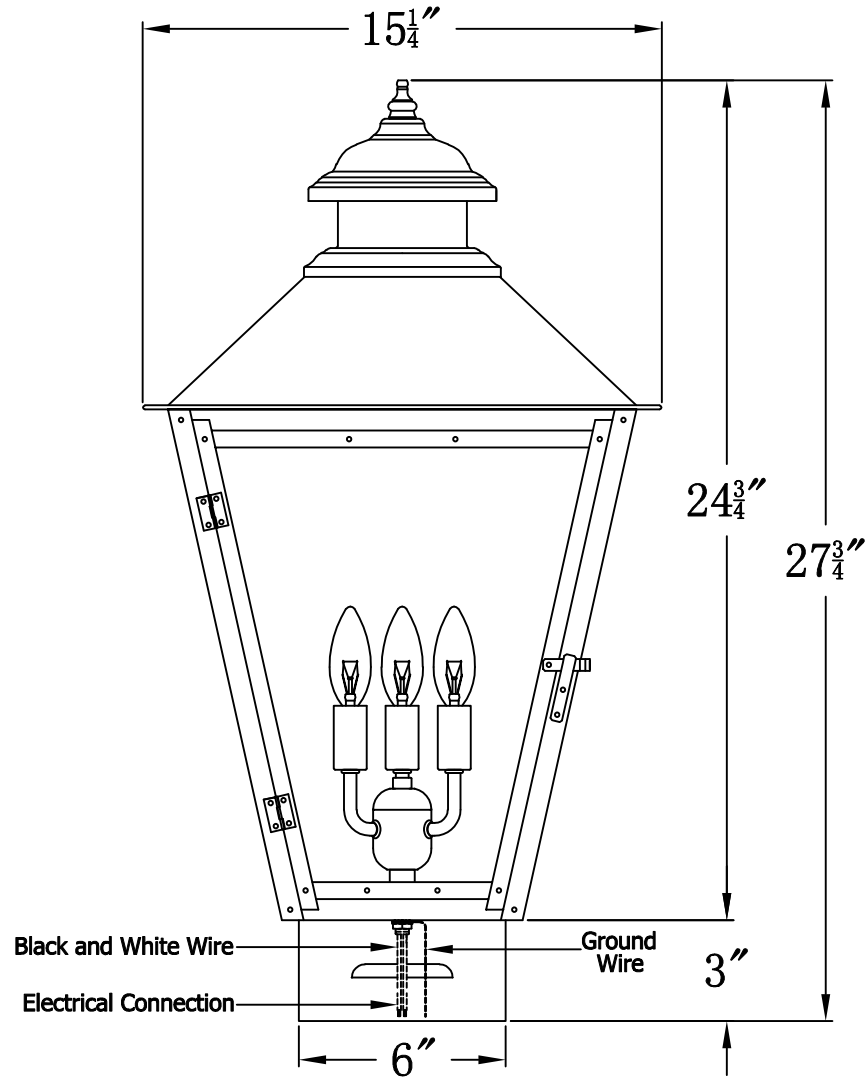

ADAM STREET 43 Electric With Copper Pier Mount
(AS-43E CPM2)

The CopperSmith

Product Description	Drawing Description	9152 Hard Drive
Sockets:3-E12 Candelabra	REV:A/0	Foley Alabama 36536
Watts:3-60W	Date:07/17/2021	SKU Number:AS-43E
	Drawing by:Jason Huang	Product Name:Adam Street 43 Electric