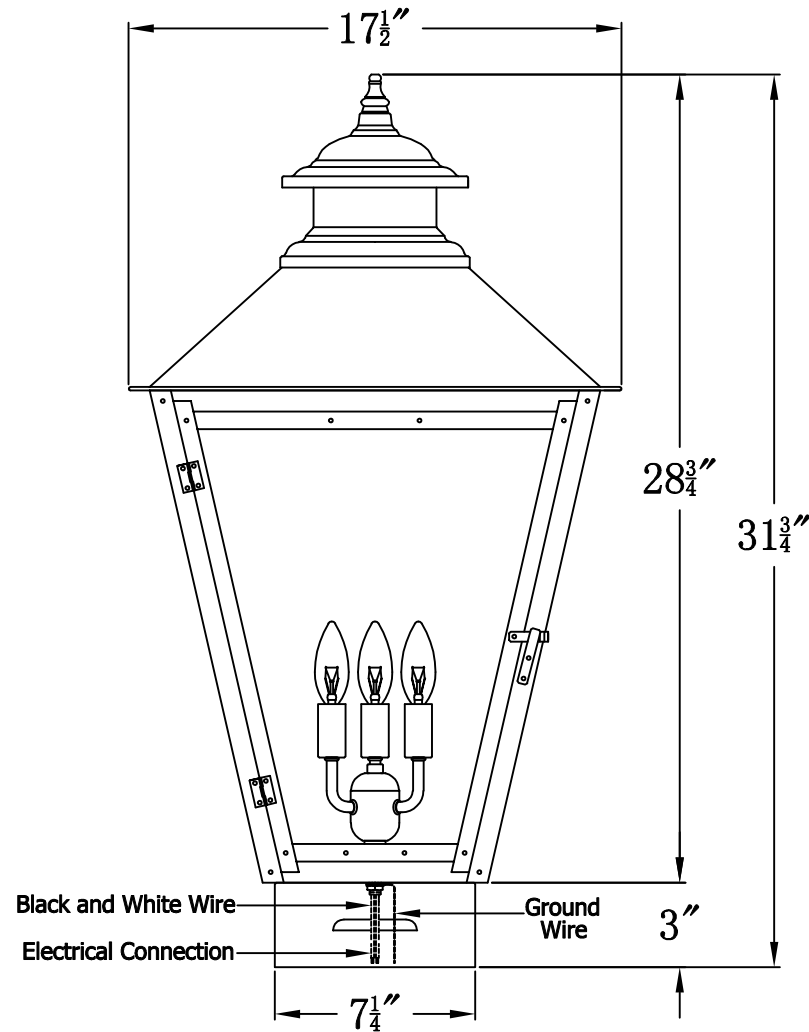

ADAM STREET 44 Electric With Copper Pier Mount  
(AS-44E CPM3)

The CopperSmith

Product Description	Drawing Description	9152 Hard Drive
Sockets:3-E12 Candelabra	REV:A/0	Foley Alabama 36536
Watts:3-60W	Date:07/21/2021	SKU Number:AS-44E
	Drawing by:Jason Huang	Product Name:Adam Street 44 Electric