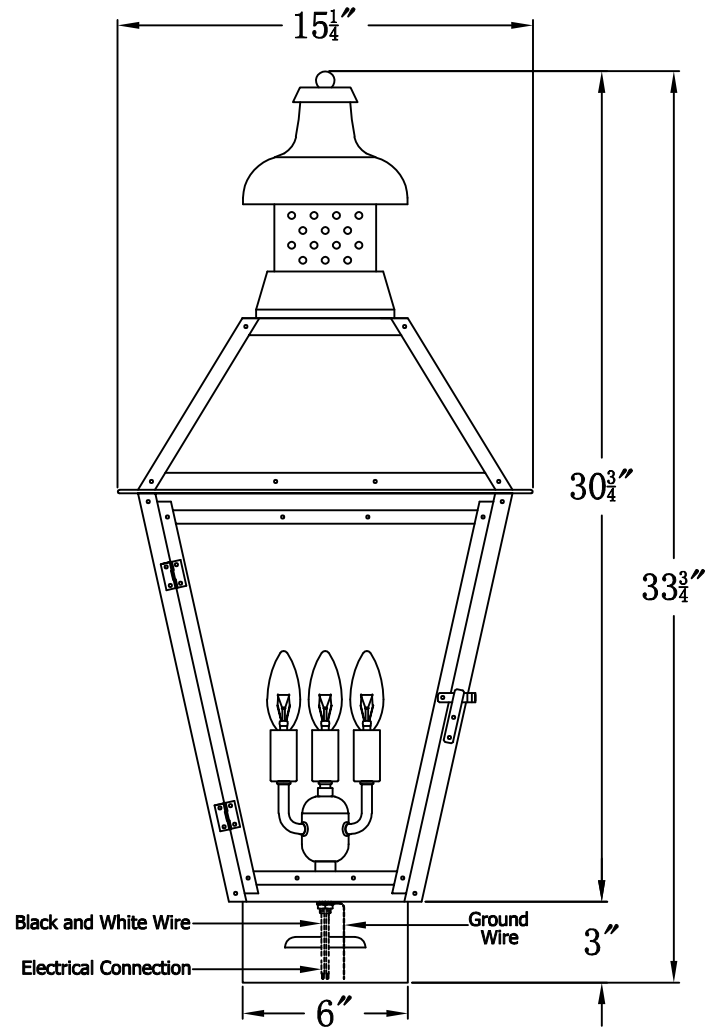

PEBBLE HILL 29 Electric With Copper Pier Mount
(PH-29E CPM2)

The CopperSmith

Product Description	Drawing Description	9152 Hard Drive
Sockets:3-E12 Candelabra	REV:A/0	Foley Alabama 36536
Watts:3-60W	Date:08/24/2021	SKU Number:PH-29E
	Drawing by:Jason Huang	Product Name:Pebble Hill 29 Electric