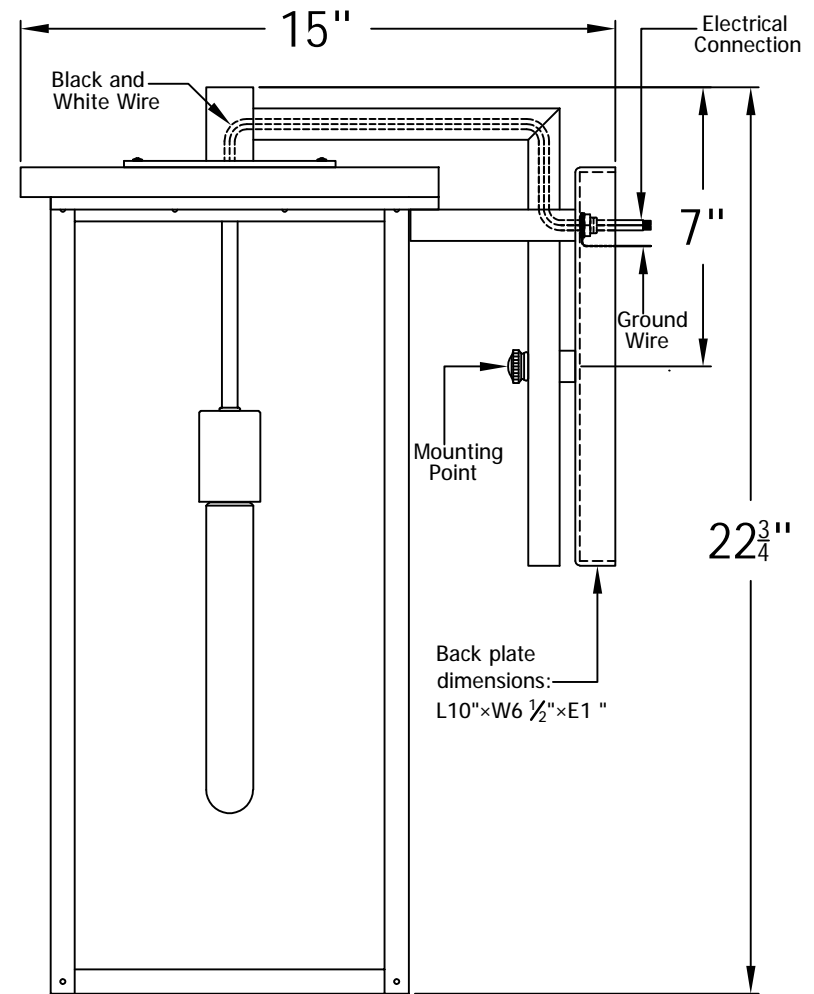

DINARDI 23 Electric (DN-23E) Wall Mount

The CopperSmith

Product Description	Drawing Description	9152 Hard Drive
Sockets:1-TB9	REV:A/0	Foley Alabama 36536
Watts:1-40W	Date:11/12/2021	SKU Number:DN-23E
	Drawing by:Jason Huang	Product Name:Dinardi 23 Electric