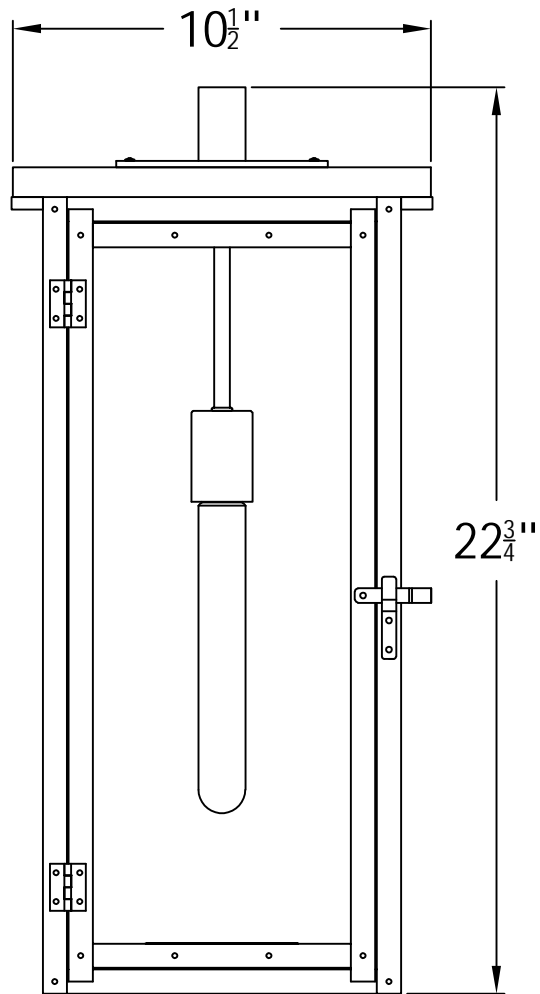

DINARDI 23 Electric (DN-23E) Wall Mount

The CopperSmith

Product Description	Drawing Description	9152 Hard Drive
Sockets:1-TB9	REV:A/0	Foley Alabama 36536
Watts:1-40W	Date:11/12/2021	SKU Number:DN-23E
	Drawing by:Jason Huang	Product Name:Dinardi 23 Electric