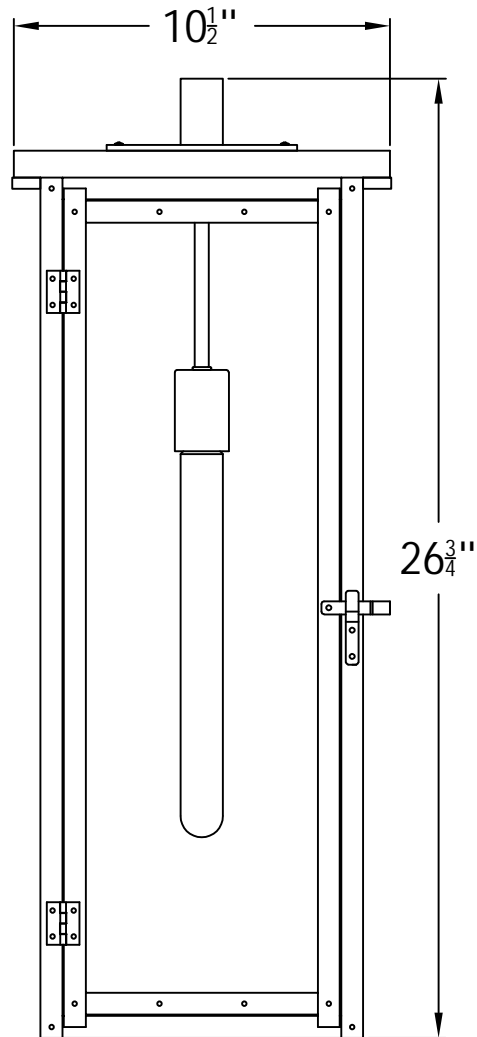

## DINARDI 27 Electric (DN-27E) Wall Mount

### The CopperSmith

		9152 Hard Drive
Product Description	Drawing Description	Foley Alabama 36536
Sockets: 1-TB12	REV: A/0	
Watts: 1-40W	Date: 11/12/2021	SKU Number: DN-27E
	Drawing by: Jason Huang	Product Name: Dinardi 27 Electric