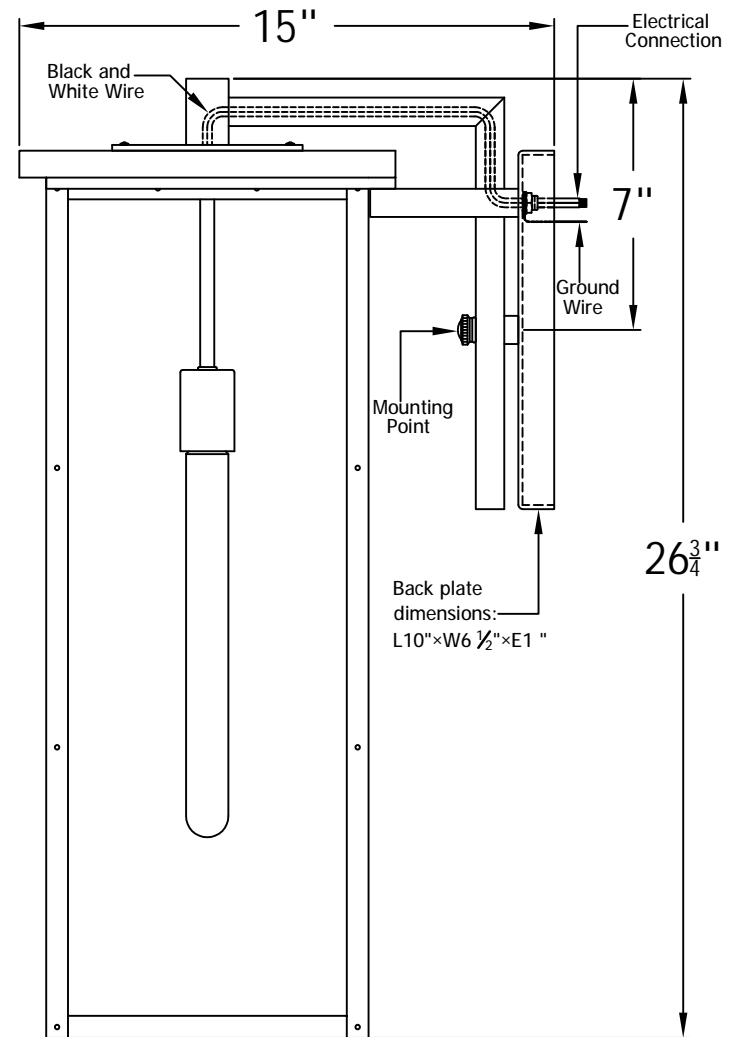

## DINARDI 27 Electric (DN-27E) Wall Mount

### The CopperSmith

		9152 Hard Drive
Product Description	Drawing Description	Foley Alabama 36536
Sockets: 1-TB12	REV: A/0	
Watts: 1-40W	Date: 11/12/2021	SKU Number: DN-27E
	Drawing by: Jason Huang	Product Name: Dinardi 27 Electric